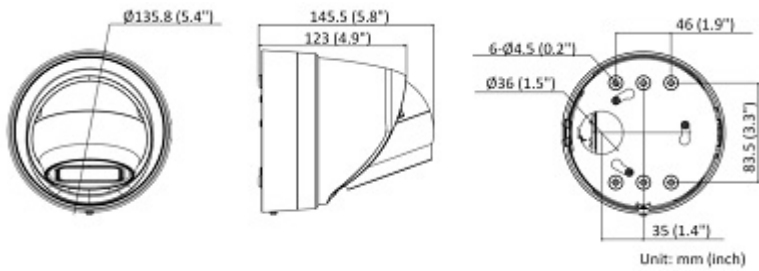

PRESENTATION

Camera is out from clamping ring:

Memory card slot and "Reset" button:

Camera connectors:

Mounting side view:

Dimensions:

In the kit:

OUR TESTS

Camera image at artificial illumination (about 30Lux):

Camera image at night conditions with internal built-in IR illuminator on:

Camera image at direct strong light opposite to camera: