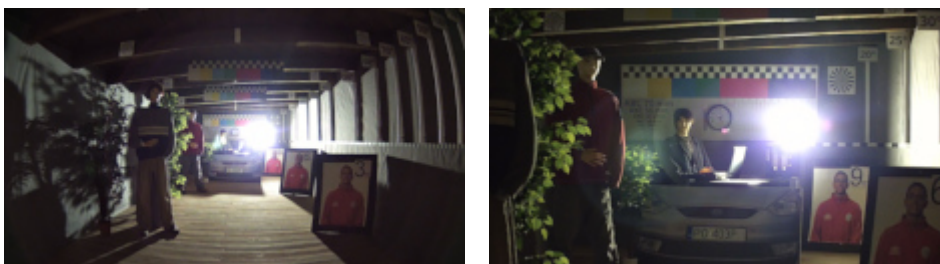

## OUR TESTS

Camera image at artificial illumination (about 30Lux):

Camera image at night conditions with internal built-in IR illuminator on:

Camera image at direct strong light opposite to camera: