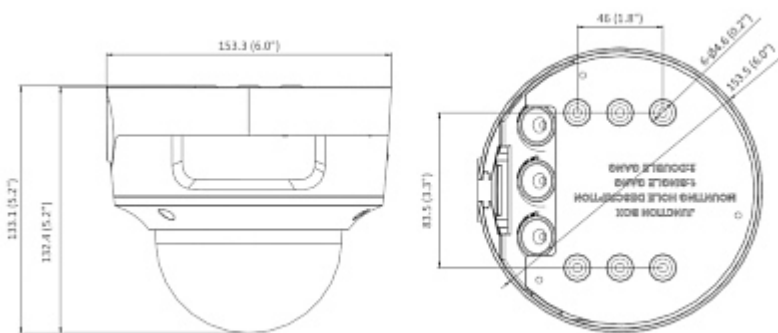

## PRESENTATION

Camera view after remove the Dome cover:

Memory card slot and "Reset" button:

Mounting side view:

Bottom view (after remove the cover):

Dimensions:

In the kit:

## OUR TESTS

Camera image at artificial illumination (about 30Lux):

Camera image at night conditions with internal built-in IR illuminator on:

Camera image at direct strong light opposite to camera:

Dimensions (L x W x H): 0x0x0 mm	Gross Weight: 0 kg
----------------------------------	--------------------