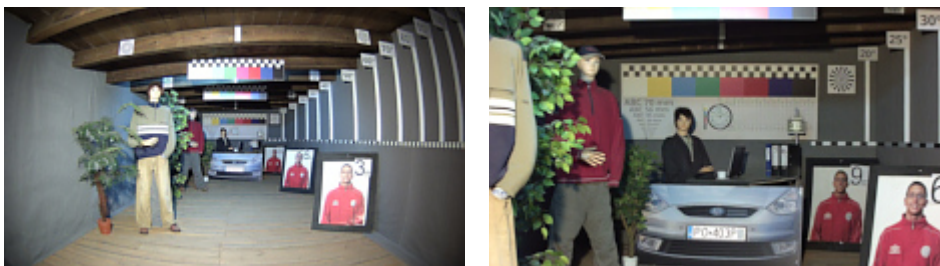

## OUR TESTS

Camera image at artificial illumination (about 30Lux):

Camera image at night conditions with internal built-in IR illuminator on:

Camera image at direct strong light opposite to camera: