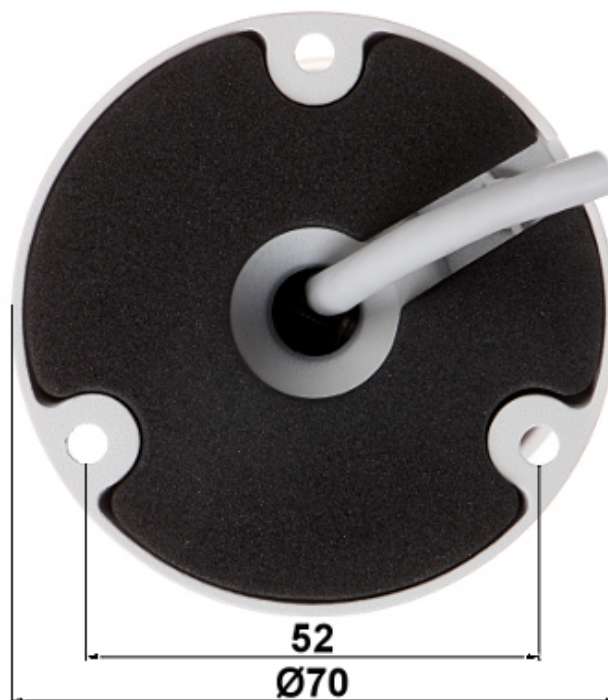

DELTA-OPTI Monika Matysiak; <https://www.delta.poznan.pl>
POL; 60-713 Poznań; Graniczna 10
e-mail: delta-opti@delta.poznan.pl; tel: +(48) 61 864 69 60

ONVIF:	2.4
RS-485 interface:	<input type="checkbox"/>
Mobile phones support:	Port no.: 80 or access by a cloud (P2P) <ul style="list-style-type: none"> • Android: Darmowa aplikacja FREEIP • iOS (iPhone): Darmowa aplikacja FREEIP
Default admin user / password:	admin / admin
Default IP address:	192.168.1.168
Web browser access ports:	80
PC client access ports:	80
Mobile client access ports:	80
Port ONVIF:	80
RTSP URL:	rtsp://user:password@ip_address:80/0 - Main stream rtsp://user:password@ip_address:80/1 - Sub stream
Main features:	<ul style="list-style-type: none"> • ICR - Movable InfraRed filter • Flicker Control - The technology eliminates the tiring eyes flickering image effect • Possibility to change the resolution, quality and bit rate • BLC - Back Light Compensation • Motion Detection • Privacy zones • Mirror - Mirror image • Day/Night mode - configurable
Power supply:	<ul style="list-style-type: none"> • PoE (802.3af), • 12 V DC / 480 mA
Power consumption:	≤ 5.8 W
Housing:	Compact, Aluminum
Color:	White
"Index of Protection":	IP66
Operation temp:	-20 °C ... 60 °C
Weight:	0.35 kg
Dimensions:	Ø 73 x 151 mm
Supported languages:	Polish, English, Bulgarian, Czech, French, Spanish, Dutch, German, Portuguese, Russian, Turkish, Italian
Manufacturer / Brand:	APTI
Guarantee:	2 years

PRESENTATION

Side view:

Bracket dimensions:

In the kit:

Configuration and operation of the FreIP cloud:

:

OUR TESTS

Camera image at artificial illumination (about 30Lux):

Camera image at night conditions with internal built-in IR illuminator on:

Camera image at direct strong light opposite to camera:

OUR OPINIONS

- Very good image at Full HD quality.
- Small dimensions of the camera.