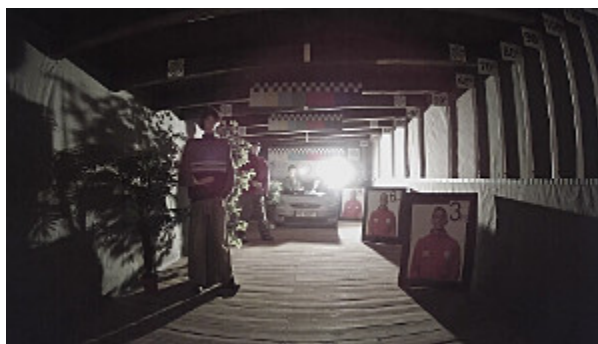

PRESENTATION

Side view:

Bracket dimensions:

In the kit:

Configuration and operation of the FreIP cloud:

:

OUR TESTS

Camera image at artificial illumination (about 30Lux):

Camera image at night conditions with internal built-in IR illuminator on:

Camera image at direct strong light opposite to camera:

OUR OPINIONS

- Very good image at Full HD quality.
- Small dimensions of the camera.