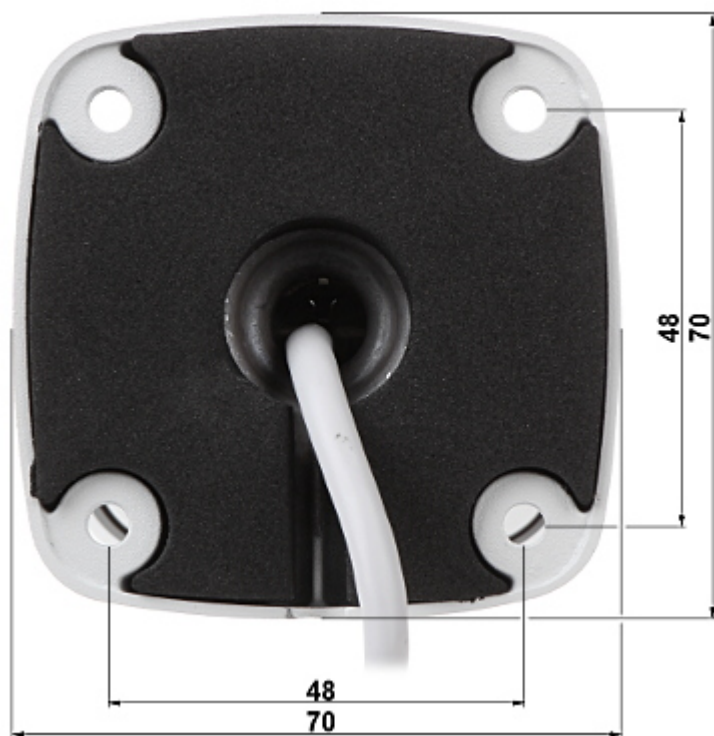

DELTA-OPTI Monika Matysiak; <https://www.delta.poznan.pl>
POL; 60-713 Poznań; Graniczna 10
e-mail: delta-opti@delta.poznan.pl; tel: +(48) 61 864 69 60

WEB Server:	Built-in
Max. number of on-line users:	20
ONVIF:	16.12
Main features:	<ul style="list-style-type: none"> • WDR - 120 dB - Wide Dynamic Range, • ROI - improve the quality of selected parts of image • 3D-DNR - Digital Noise Reduction • ICR - Movable InfraRed filter • BLC/HLC - Back Light / High Light Compensation • Possibility to change the resolution, quality and bit rate • Configurable Privacy Zones • Mirror - Mirror image • Intelligent Image Analysis : crossing the line (tripwire), intrusion, scene changing, abandoned/missing object, face detection
Power supply:	<ul style="list-style-type: none"> • PoE (802.3af), • 12 V DC / 500 mA
Power consumption:	≤ 6 W
Mobile phones support:	Port no.: 37777 or access by a cloud (P2P) <ul style="list-style-type: none"> • Android: Free application DMSS • iOS (iPhone): Free application DMSS
Housing:	Compact - Metal
Color:	White
"Index of Protection":	IP66
Operation temp:	-30 °C ... 60 °C
Weight:	0.49 kg
Dimensions:	180 x 70 x 65 mm
Supported languages:	English, Polish
Manufacturer / Brand:	BCS
Guarantee:	3 years

PRESENTATION

Bottom view (after remove the cover):

Side view:

Mounting side view:

In the kit:

OUR TESTS

Camera image at artificial illumination (about 30Lux):

Camera image at night conditions with internal built-in IR illuminator on: