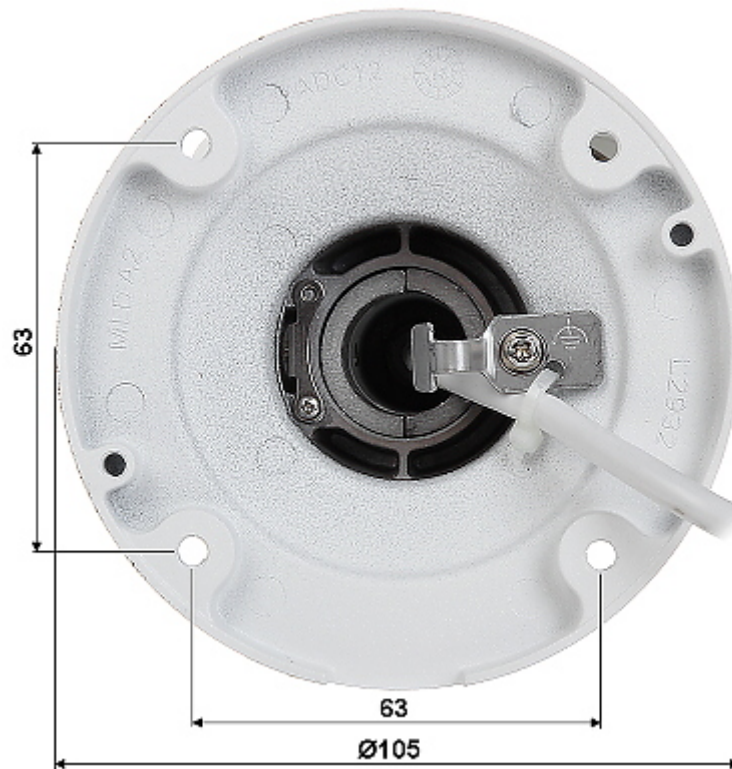

Camera mounting side view: