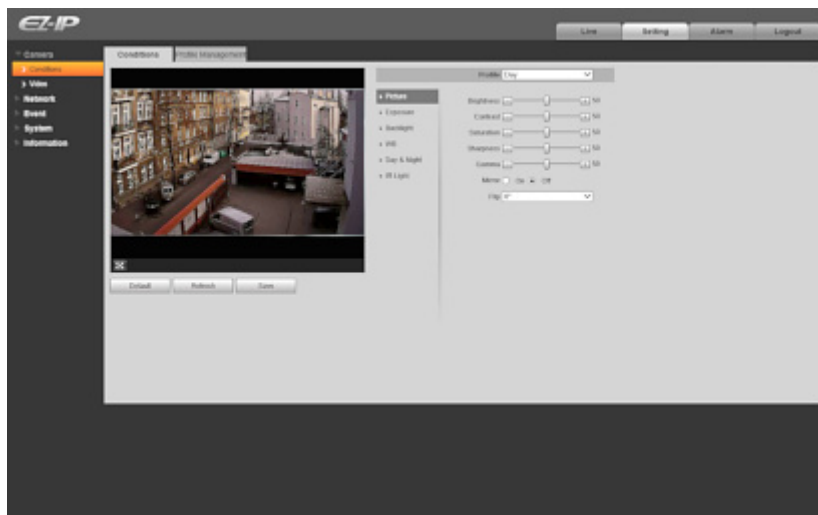

Network protocols:	HTTP, TCP, ARP, RTSP, RTP, RTCP, UDP, DHCP, DNS, IPv4, NTP, Multicast, ICMP, TLS
WEB Server:	Built-in
Max. number of on-line users:	20
ONVIF:	16.12
Mobile phones support:	Port no.: 37777 or access by a cloud (P2P) <ul style="list-style-type: none"> • Android: Free application gDMSS Plus • iOS (iPhone): Free application iDMSS Plus
Default admin user / password:	admin / - The administrator password should be set at the first start
Default IP address:	192.168.1.108
Web browser access ports:	80, 37777
PC client access ports:	37777
Mobile client access ports:	37777
Port ONVIF:	80
RTSP URL:	rtsp://admin:admin@192.168.1.108:554/cam/realmonitor?channel=1&subtype=0 - Main stream rtsp://admin:admin@192.168.1.108:554/cam/realmonitor?channel=1&subtype=1 - Sub stream
Main features:	<ul style="list-style-type: none"> • D-WDR - Wide Dynamic Range • 3D-DNR - Digital Noise Reduction • ROI - improve the quality of selected parts of image • BLC - Back Light Compensation • HLC - High Light Compensation (spot) • ICR - Movable InfraRed filter • AGC - Automatic Gain Control • Auto White Balance • Privacy zones - max. 4 • Motion Detection - max. 4 zones • Mirror - Mirror image • Sharpness - sharper image outlines
Power supply:	<ul style="list-style-type: none"> • PoE (802.3af), • 12 V DC / 350 mA
Power consumption:	≤ 4.2 W
Housing:	Compact - Metal / Plastic
Color:	White
"Index of Protection":	IP67
Operation temp:	-30 °C ... 60 °C
Weight:	0.23 kg
Dimensions:	Ø 70 x 163 mm
Supported languages:	Polish, English
Manufacturer / Brand:	DAHUA
Guarantee:	3 years

PRESENTATION

Side view:

Camera mounting side view:

In the kit:

Example captures of device interface:

OUR TESTS

Camera image at artificial illumination (about 30Lux):

Camera image at night conditions with internal built-in IR illuminator on: