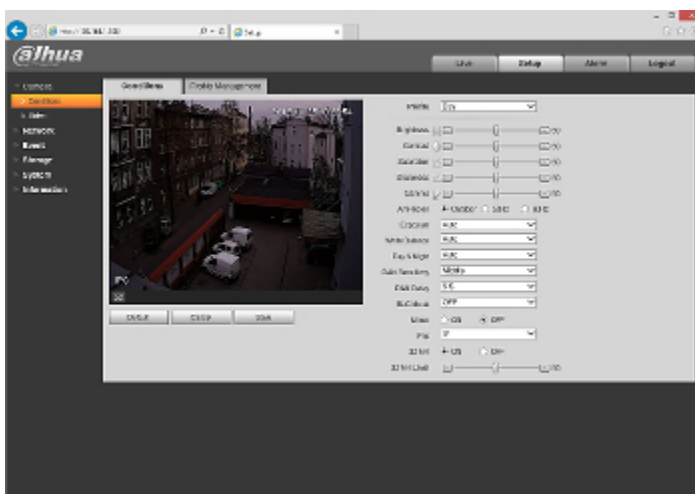

Network protocols:	IPv4/IPv6, HTTP, HTTPS, TCP, UDP, ARP, RTP, RTSP, RTCP, RTMP, SMTP, FTP, SFTP, DHCP, DNS, DDNS, QoS, UPnP, NTP, Multicast, ICMP, IGMP, NFS, PPPoE, IEEE 802.1x, Bonjour
WEB Server:	Built-in
Max. number of on-line users:	20
ONVIF:	18.06
Mobile phones support:	Port no.: 37777 or access by a cloud (P2P) <ul style="list-style-type: none"> • Android: Free application gDMSS Plus or DMSS • iOS (iPhone): Free application iDMSS Plus or DMSS
Default IP address:	192.168.1.108
Default admin user / password:	admin / - The administrator password should be set at the first start
Web browser access ports:	80, 37777
PC client access ports:	37777
Mobile client access ports:	37777
Port ONVIF:	80
RTSP URL:	rtsp://admin:haslo@192.168.1.108:554/cam/realmonitor?channel=1&subtype=0 - Main stream rtsp://admin:haslo@192.168.1.108:554/cam/realmonitor?channel=1&subtype=1 - Sub stream
Main features:	<ul style="list-style-type: none"> • WDR - 120 dB - Wide Dynamic Range • 3D-DNR - Digital Noise Reduction • ROI - improve the quality of selected parts of image • BLC/HLC - Back Light / High Light Compensation • Possibility to change the resolution, quality and bit rate • Motion Detection • Privacy zones • Configurable Privacy Zones • Mirror - Mirror image • IVS analysis : intrusion, crossing the line (tripwire)
Power supply:	<ul style="list-style-type: none"> • PoE (802.3af), • 12 V DC / 410 mA
Power consumption:	< 4.9 W
Housing:	Compact - Metal
Color:	White
"Index of Protection":	IP67
Operation temp:	-40 °C ... 60 °C
Weight:	0.48 kg
Dimensions:	Ø 70 x 166 mm
Supported languages:	Polish, English, Czech, French, Spanish, Dutch, German, Portuguese, Russian, Italian
Manufacturer / Brand:	DAHUA
Guarantee:	3 years

See how to initialize DAHUA cameras:

:

In the kit:

Example captures of device interface:

OUR TESTS

Camera image at artificial illumination (about 30Lux):

Camera image at night conditions with internal built-in IR illuminator on: