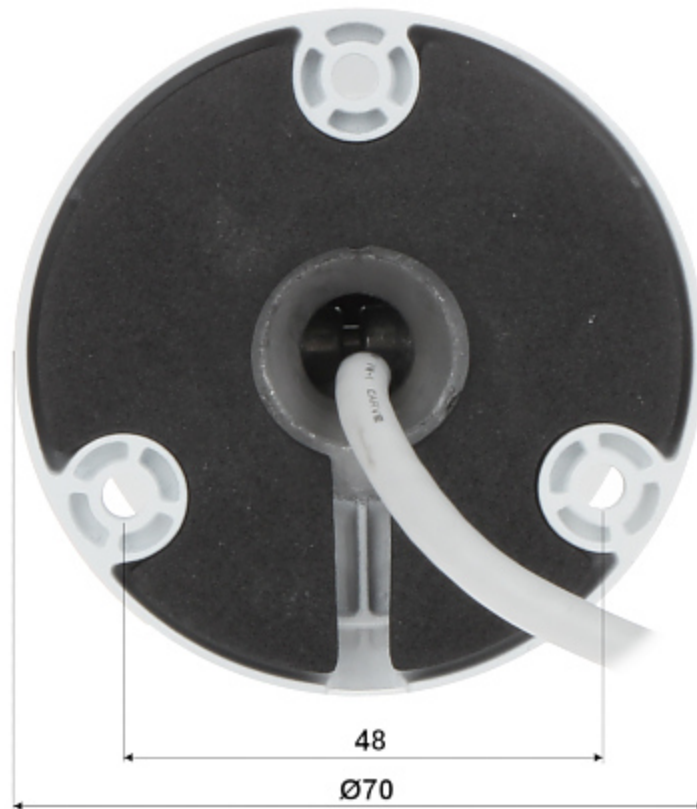

Network protocols:	IPv4/IPv6, HTTP, HTTPS, TCP, UDP, ARP, RTP, RTSP, RTCP, RTMP, SMTP, FTP, SFTP, DHCP, DNS, DDNS, QoS, UPnP, NTP, Multicast, ICMP, IGMP, NFS, PPPoE, IEEE 802.1x, Bonjour
WEB Server:	Built-in
Max. number of on-line users:	20
ONVIF:	18.06
Mobile phones support:	Port no.: 37777 or access by a cloud (P2P) <ul style="list-style-type: none"> • Android: Free application gDMSS Plus or DMSS • iOS (iPhone): Free application iDMSS Plus or DMSS
Default IP address:	192.168.1.108
Default admin user / password:	admin / - The administrator password should be set at the first start
Web browser access ports:	80, 37777
PC client access ports:	37777
Mobile client access ports:	37777
Port ONVIF:	80
RTSP URL:	rtsp://admin:haslo@192.168.1.108:554/cam/realmonitor?channel=1&subtype=0 - Main stream rtsp://admin:haslo@192.168.1.108:554/cam/realmonitor?channel=1&subtype=1 - Sub stream
Main features:	<ul style="list-style-type: none"> • WDR - 120 dB - Wide Dynamic Range • 3D-DNR - Digital Noise Reduction • ROI - improve the quality of selected parts of image • BLC/HLC - Back Light / High Light Compensation • Possibility to change the resolution, quality and bit rate • Motion Detection • Privacy zones • Configurable Privacy Zones • Mirror - Mirror image • IVS analysis : intrusion, crossing the line (tripwire)
Power supply:	<ul style="list-style-type: none"> • PoE (802.3af), • 12 V DC / 410 mA
Power consumption:	< 4.9 W
Housing:	Compact - Metal
Color:	White
"Index of Protection":	IP67
Operation temp:	-40 °C ... 60 °C
Weight:	0.48 kg
Dimensions:	Ø 70 x 166 mm
Supported languages:	Polish, English, Czech, French, Spanish, Dutch, German, Portuguese, Russian, Italian
Manufacturer / Brand:	DAHUA
Guarantee:	3 years

See how to initialize DAHUA cameras:

:

In the kit:

Example captures of device interface:

OUR TESTS

Camera image at artificial illumination (about 30Lux):

Camera image at night conditions with internal built-in IR illuminator on: