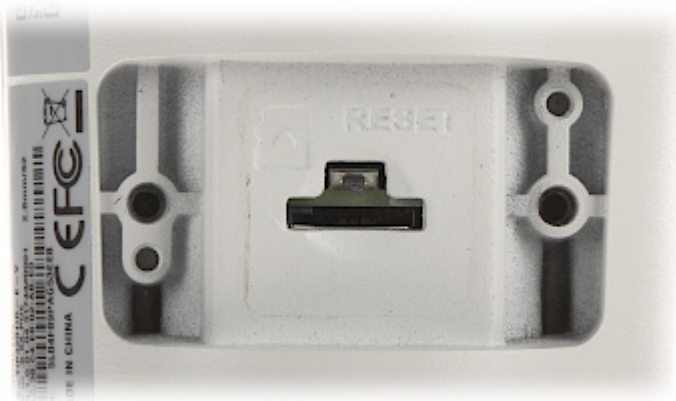

Memory card slot: