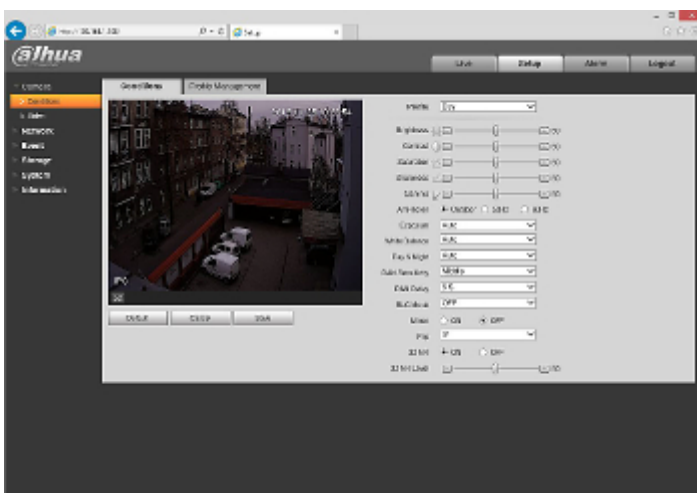

DELTA-OPTI Monika Matysiak; <https://www.delta.poznan.pl>  
POL; 60-713 Poznań; Graniczna 10  
e-mail: [delta-opti@delta.poznan.pl](mailto:delta-opti@delta.poznan.pl); tel: +(48) 61 864 69 60

Max. number of on-line users:	20
ONVIF:	18.12
Mobile phones support:	Port no.: 37777 or access by a cloud (P2P) <ul style="list-style-type: none"> <li>• Android: Free application <a href="#">DMSS</a></li> <li>• iOS (iPhone): Free application <a href="#">DMSS</a></li> </ul>
Default admin user / password:	admin / - The administrator password should be set at the first start
Default IP address:	192.168.1.108
Web browser access ports:	80, 37777
PC client access ports:	37777
Mobile client access ports:	37777
Port ONVIF:	80
RTSP URL:	rtsp://admin:haslo@192.168.1.108:554/cam/realmonitor?channel=1&subtype=0 - Main stream rtsp://admin:haslo@192.168.1.108:554/cam/realmonitor?channel=1&subtype=1 - Sub stream
Main features:	<ul style="list-style-type: none"> <li>• D-WDR - Wide Dynamic Range</li> <li>• 3D-DNR - Digital Noise Reduction</li> <li>• ROI - improve the quality of selected parts of image</li> <li>• BLC - Back Light Compensation</li> <li>• HLC - High Light Compensation (spot)</li> <li>• ICR - Movable InfraRed filter</li> <li>• AGC - Automatic Gain Control</li> <li>• Auto White Balance</li> <li>• Mirror - Mirror image</li> <li>• Configurable Privacy Zones</li> <li>• Motion Detection</li> </ul>
Power supply:	<ul style="list-style-type: none"> <li>• PoE (802.3af),</li> <li>• 12 V DC / 460 mA</li> </ul>
Power consumption:	≤ 5.5 W
Housing:	Compact - Metal
Color:	White
"Index of Protection":	IP67
Operation temp:	-30 °C ... 60 °C
Weight:	0.4 kg
Dimensions:	Ø 70 x 165 mm
Supported languages:	English, French, Spanish
Manufacturer / Brand:	DAHUA
Guarantee:	<b>3 years</b>

Side view:

Camera mounting side view:

See how to initialize DAHUA cameras:

:

In the kit:

Example captures of device interface: