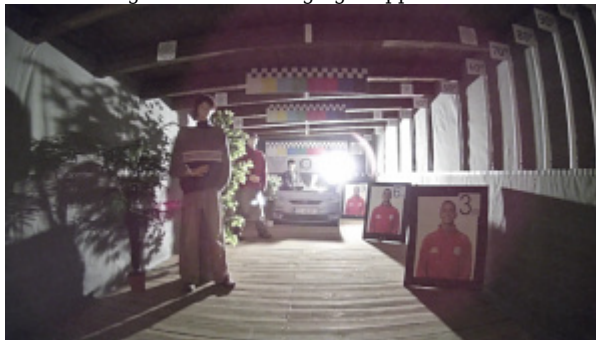

Camera image at direct strong light opposite to camera:

PACKAGE

Dimensions (L x W x H): 0x0x0 mm	Gross Weight: 0 kg