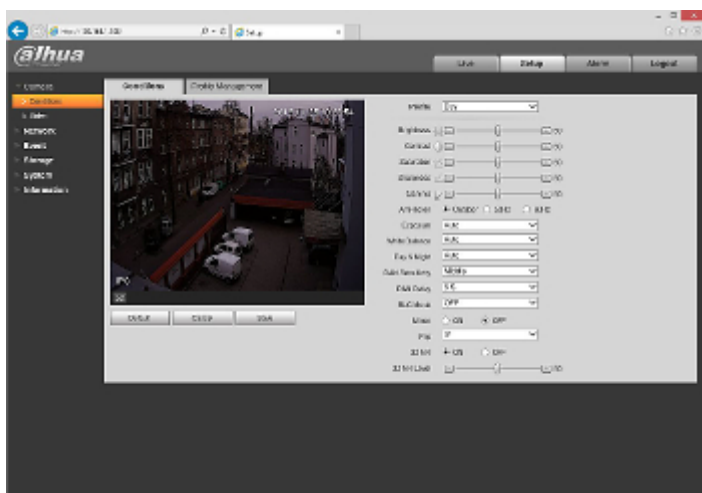

DELTA-OPTI Monika Matysiak; <https://www.delta.poznan.pl>
POL; 60-713 Poznań; Graniczna 10
e-mail: delta-opti@delta.poznan.pl; tel: +(48) 61 864 69 60

Max. number of on-line users:	20
ONVIF:	18.12
Mobile phones support:	Port no.: 37777 or access by a cloud (P2P) <ul style="list-style-type: none"> • Android: Free application DMSS • iOS (iPhone): Free application DMSS
Default admin user / password:	admin / - The administrator password should be set at the first start
Default IP address:	192.168.1.108
Web browser access ports:	80, 37777
PC client access ports:	37777
Mobile client access ports:	37777
Port ONVIF:	80
RTSP URL:	rtsp://admin:haslo@192.168.1.108:554/cam/realmonitor?channel=1&subtype=0 - Main stream rtsp://admin:haslo@192.168.1.108:554/cam/realmonitor?channel=1&subtype=1 - Sub stream
Main features:	<ul style="list-style-type: none"> • D-WDR - Wide Dynamic Range • 3D-DNR - Digital Noise Reduction • ROI - improve the quality of selected parts of image • BLC - Back Light Compensation • HLC - High Light Compensation (spot) • ICR - Movable InfraRed filter • AGC - Automatic Gain Control • Auto White Balance • Mirror - Mirror image • Configurable Privacy Zones • Motion Detection
Power supply:	<ul style="list-style-type: none"> • PoE (802.3af), • 12 V DC / 460 mA
Power consumption:	≤ 5.5 W
Housing:	Compact - Metal
Color:	White
"Index of Protection":	IP67
Operation temp:	-30 °C ... 60 °C
Weight:	0.4 kg
Dimensions:	Ø 70 x 165 mm
Supported languages:	English, French, Spanish
Manufacturer / Brand:	DAHUA
Guarantee:	3 years

PRESENTATION

Side view:

Camera mounting side view:

See how to initialize DAHUA cameras:

:

In the kit:

Example captures of device interface:

OUR TESTS