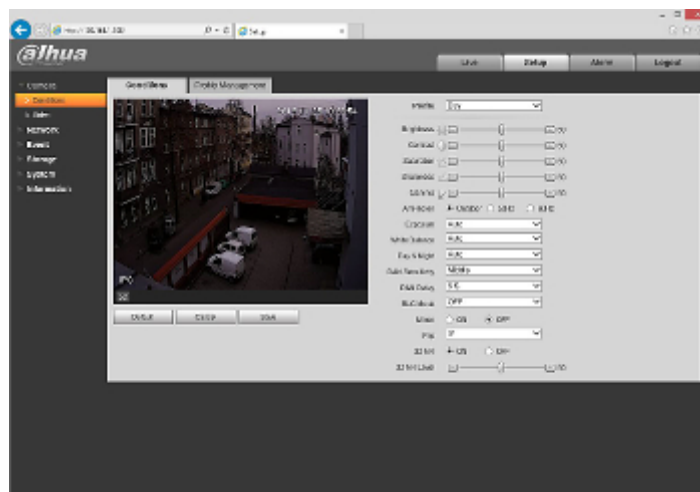

Side view:

Camera mounting side view:

See how to initialize DAHUA cameras:

:

In the kit:

Example captures of device interface:

## OUR TESTS

Camera image at artificial illumination (about 30Lux):

Camera image at night conditions with internal built-in IR illuminator on:

Camera image at direct strong light opposite to camera: