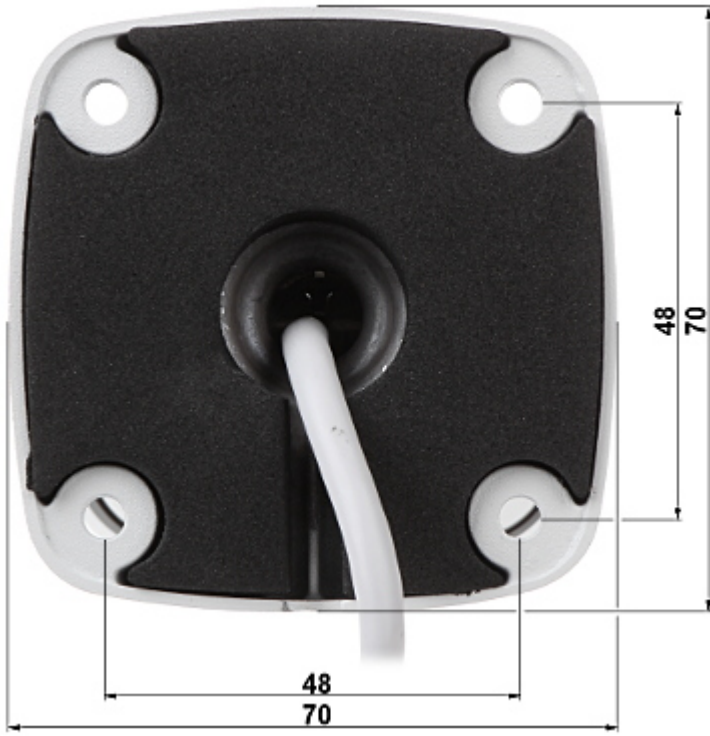

Camera connectors:

In the kit:

OUR TESTS

Camera image at artificial illumination (about 30Lux):

Camera image at night conditions with internal built-in IR illuminator on:

Camera image at direct strong light opposite to camera: