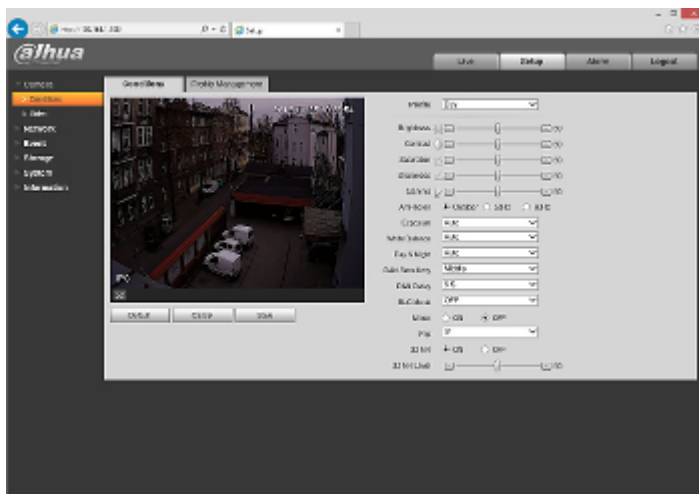

Example captures of device interface: