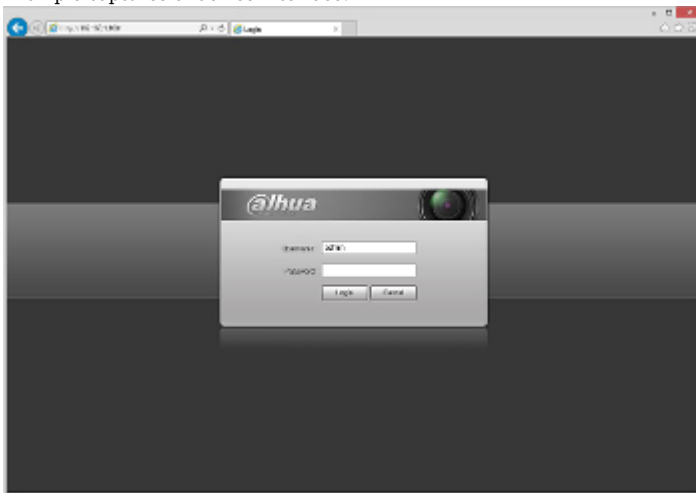

Example captures of device interface: