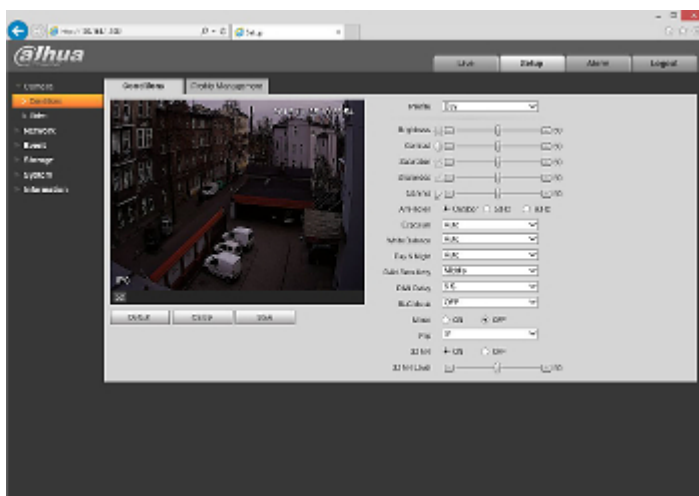

DELTA-OPTI Monika Matysiak; <https://www.delta.poznan.pl>
POL; 60-713 Poznań; Graniczna 10
e-mail: delta-opti@delta.poznan.pl; tel: +(48) 61 864 69 60

ONVIF:	19.12
Mobile phones support:	Port no.: 37777 or access by a cloud (P2P) <ul style="list-style-type: none"> • Android: Free application DMSS • iOS (iPhone): Free application DMSS
Default admin user / password:	admin / - The administrator password should be set at the first start
Default IP address:	192.168.1.108
Web browser access ports:	80, 37777
PC client access ports:	37777
Mobile client access ports:	37777
Port ONVIF:	80
RTSP URL:	rtsp://admin:haslo@192.168.1.108:554/cam/realmonitor?channel=1&subtype=0 - Main stream rtsp://admin:haslo@192.168.1.108:554/cam/realmonitor?channel=1&subtype=1 - Sub stream
Main features:	<ul style="list-style-type: none"> • D-WDR - Wide Dynamic Range • 3D-DNR - Digital Noise Reduction • ROI - improve the quality of selected parts of image • BLC - Back Light Compensation • HLC - High Light Compensation (spot) • ICR - Movable InfraRed filter • AGC - Automatic Gain Control • Auto White Balance • Mirror - Mirror image • Configurable Privacy Zones • Motion Detection
Power supply:	<ul style="list-style-type: none"> • PoE (802.3af), • 12 V DC / 360 mA
Power consumption:	≤ 4.3 W @ 12 V DC ≤ 5.5 W @ PoE
Housing:	Compact - Metal
Color:	White
"Index of Protection":	IP67
Operation temp:	-40 °C ... 60 °C
Weight:	0.4 kg
Dimensions:	Ø 70 x 165 mm
Supported languages:	English, Spanish, Russian
Manufacturer / Brand:	DAHUA
Guarantee:	3 years

PRESENTATION

Side view:

Camera mounting side view:

See how to initialize DAHUA cameras:

:

In the kit:

Example captures of device interface:

OUR TESTS