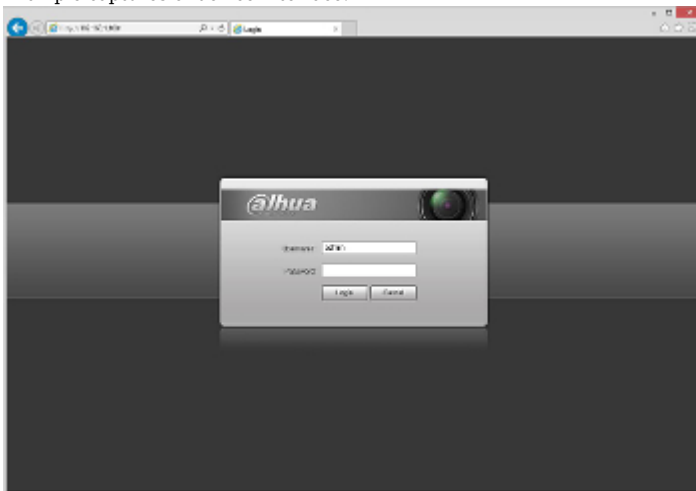

DELTA-OPTI Monika Matysiak; <https://www.delta.poznan.pl>
POL; 60-713 Poznań; Graniczna 10
e-mail: delta-opti@delta.poznan.pl; tel: +(48) 61 864 69 60

ONVIF:	19.12
Mobile phones support:	Port no.: 37777 or access by a cloud (P2P) <ul style="list-style-type: none"> • Android: Free application DMSS • iOS (iPhone): Free application DMSS
Default admin user / password:	admin / - The administrator password should be set at the first start
Default IP address:	192.168.1.108
Web browser access ports:	80, 37777
PC client access ports:	37777
Mobile client access ports:	37777
Port ONVIF:	80
RTSP URL:	rtsp://admin:haslo@192.168.1.108:554/cam/realmonitor?channel=1&subtype=0 - Main stream rtsp://admin:haslo@192.168.1.108:554/cam/realmonitor?channel=1&subtype=1 - Sub stream
Main features:	<ul style="list-style-type: none"> • D-WDR - Wide Dynamic Range • 3D-DNR - Digital Noise Reduction • ROI - improve the quality of selected parts of image • BLC - Back Light Compensation • HLC - High Light Compensation (spot) • ICR - Movable InfraRed filter • AGC - Automatic Gain Control • Auto White Balance • Mirror - Mirror image • Configurable Privacy Zones • Motion Detection
Power supply:	<ul style="list-style-type: none"> • PoE (802.3af), • 12 V DC / 360 mA
Power consumption:	≤ 4.3 W @ 12 V DC ≤ 5.5 W @ PoE
Housing:	Compact - Metal
Color:	White
"Index of Protection":	IP67
Operation temp:	-40 °C ... 60 °C
Weight:	0.4 kg
Dimensions:	Ø 70 x 165 mm
Supported languages:	English, Spanish, Russian
Manufacturer / Brand:	DAHUA
Guarantee:	3 years

PRESENTATION

Side view:

Camera mounting side view:

See how to initialize DAHUA cameras:

:

In the kit:

Example captures of device interface:

OUR TESTS