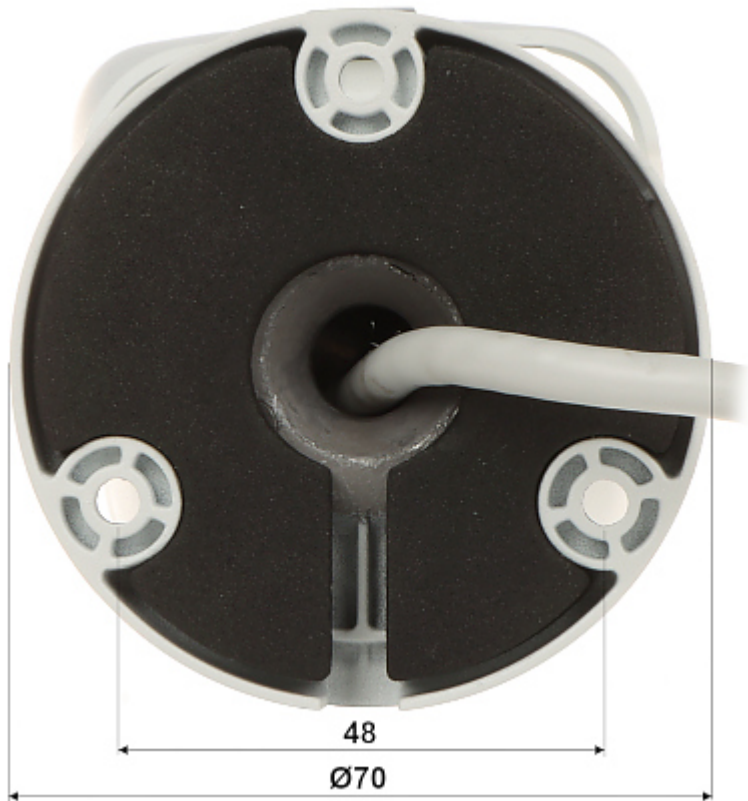

Connectors: