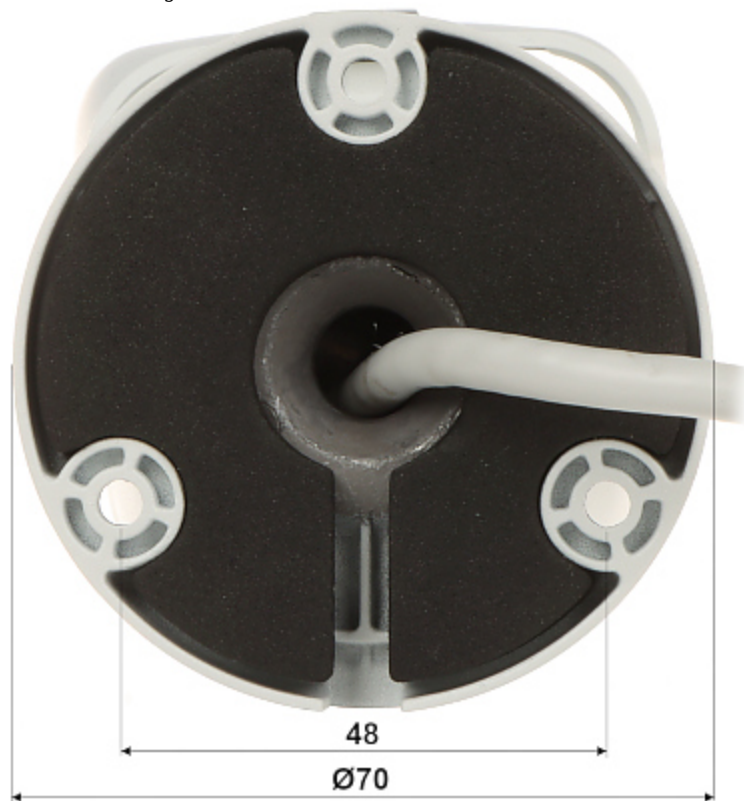

PoE powering possibility, compatible with the 802.3af standard makes the device more universal and easier to install. Camera is according to IP67 Index of Protection norm.

SPECIFICATION

Standard:	TCP/IP
Sensor:	1/2.8 " Progressive Scan CMOS
Matrix size:	2.1 Mpx
Resolution:	1920 x 1080 - 1080p , 1280 x 960 - 1.3 Mpx , 1280 x 720 720p
Lens:	2.8 mm
View angle:	<ul style="list-style-type: none">• 106 ° (manufacturer data)• 102 ° (our tests result)
Compression:	H.265+ / H.265 / H.264+ / H.264 / MJPEG
Range of IR illumination:	50 m
Alarm inputs / outputs:	1 / 1
Audio:	<ul style="list-style-type: none">• External microphone input• Audio output• Bi-directional audio streaming support• Audio detection
Memory card slot:	Micro SD memory cards up to 256GB support (possible local recording)
Main stream frame rate:	25 fps @ 1080p
Network interface:	10/100 Base-T (RJ-45)
Network protocols:	IPv4/IPv6, HTTP, HTTPS, TCP, UDP, ARP, RTSP, RTP, RTCP, RTMP, SMTP, FTP, SFTP, DHCP, DNS, DDNS, QoS, UPnP, NTP, Multicast, ICMP, IGMP, NFS, PPPoE, IEEE 802.1x, SNMP
WEB Server:	Built-in
Max. number of on-line users:	20

Connectors:

In the kit:

OUR TESTS

Camera image at artificial illumination (about 30Lux):

Camera image at night conditions with internal built-in IR illuminator on:

Camera image at direct strong light opposite to camera: