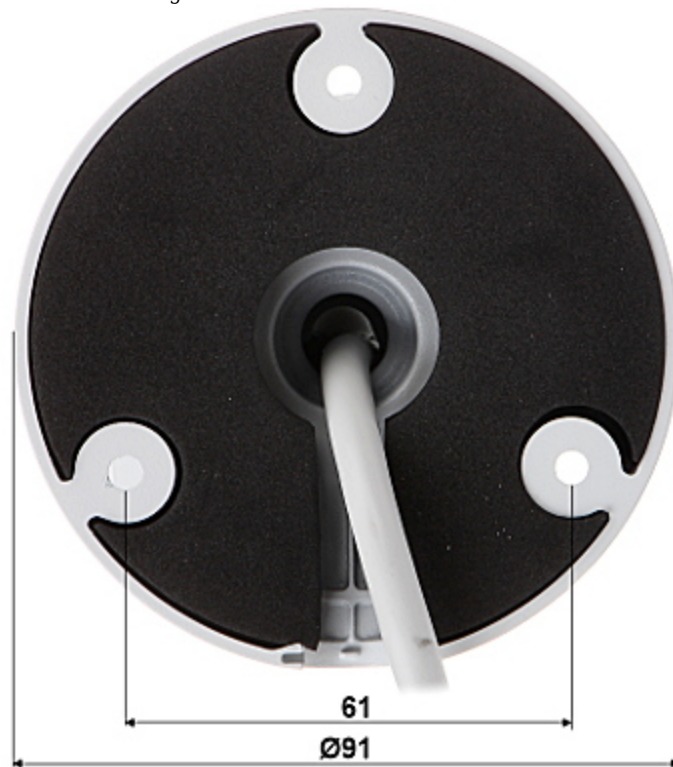

Side view:

Bottom view:

Camera mounting side view:

See how to initialize DAHUA cameras:

:

Camera connectors:

Connectors description:

Camera image at artificial illumination (about 30Lux):