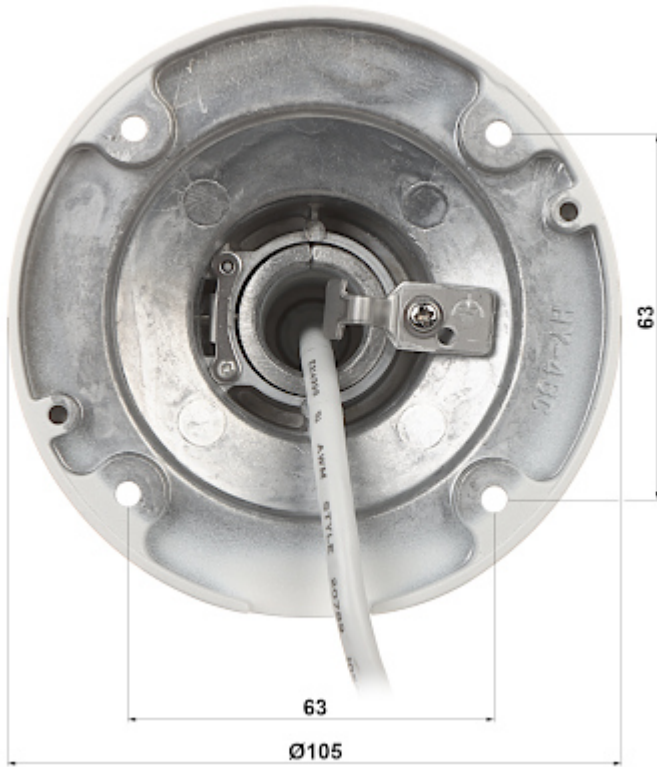

In the kit:

OUR TESTS

Camera image at artificial illumination (about 30Lux):

Camera image at night conditions with internal built-in IR illuminator on:

Camera image at direct strong light opposite to camera: