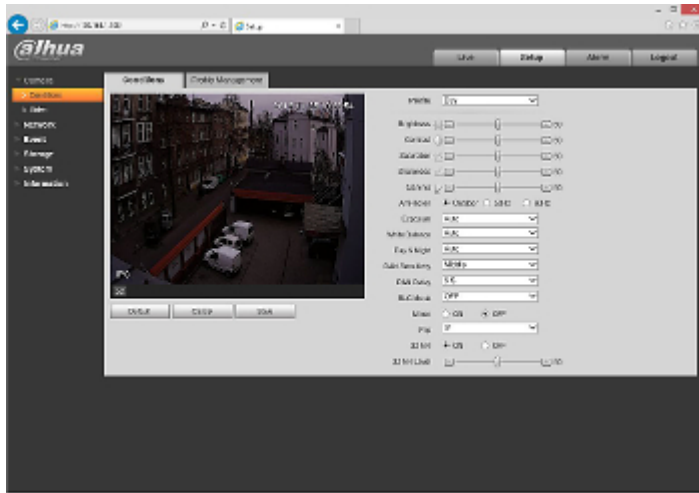

See how to initialize DAHUA cameras:

:
In the kit:

Example captures of device interface:

OUR TESTS

Camera image at artificial illumination (about 30Lux):

Camera image at night conditions with internal built-in IR illuminator on: