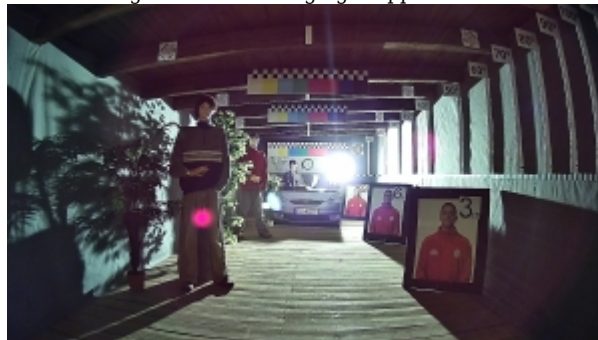

Camera image at direct strong light opposite to camera: