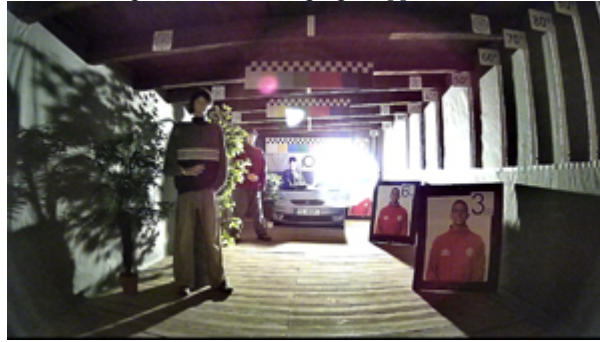

Camera image at night conditions with internal built-in IR illuminator on:

Camera image at direct strong light opposite to camera: