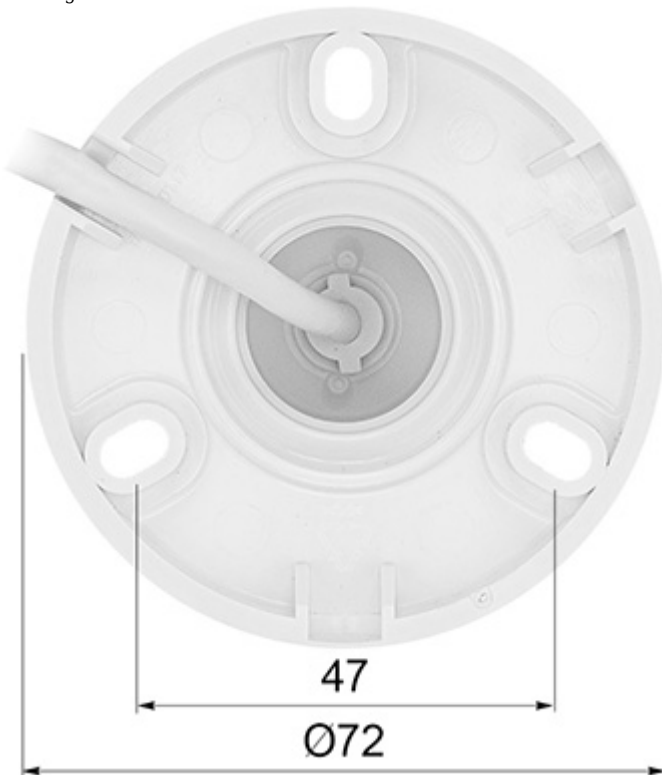

Mounting side view:

In the kit: