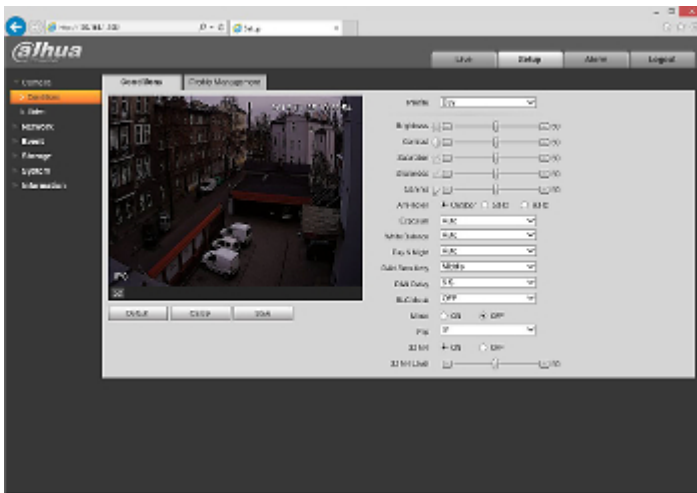

See the ability of operation in imou cloud:

:

OUR TESTS