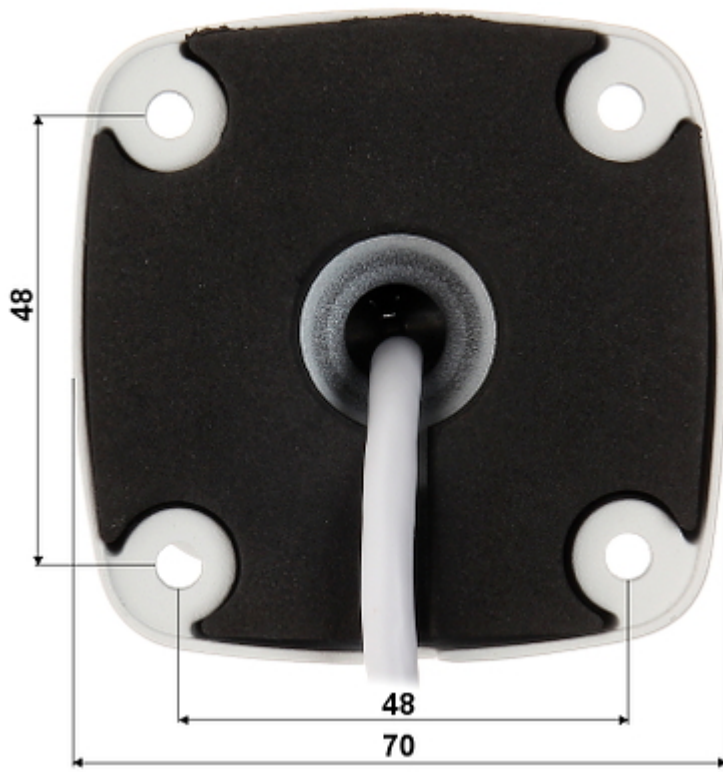

In the kit:

Example captures of device interface:

See the ability of operation in imou cloud:

:

OUR TESTS

Camera image at artificial illumination (about 30Lux):

DELTA-OPTI Monika Matysiak; <https://www.delta.poznan.pl>
 POL; 60-713 Poznań; Graniczna 10
 e-mail: delta-opti@delta.poznan.pl; tel: +(48) 61 864 69 60