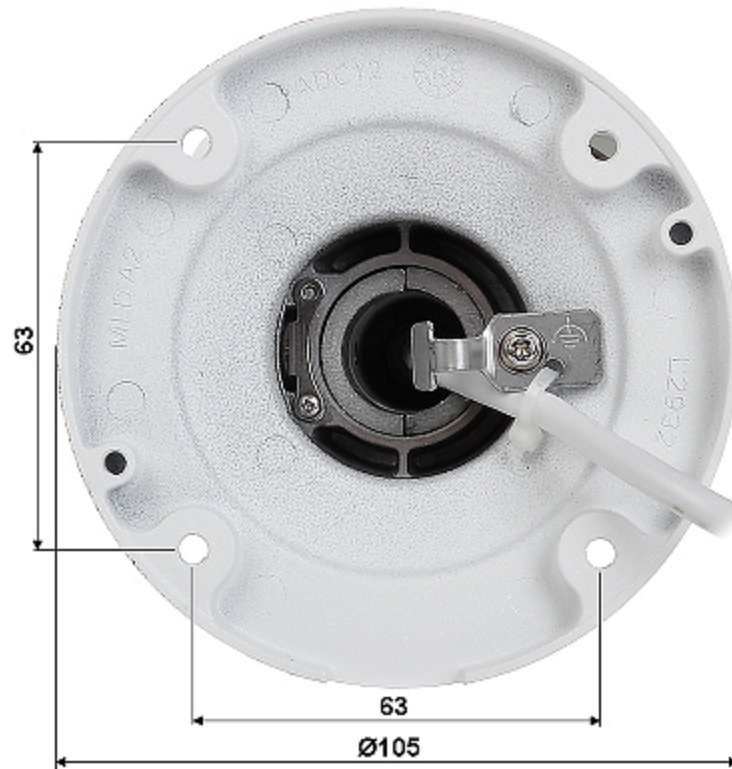

In the kit:

OUR TESTS

Camera image at artificial illumination (about 30Lux):

Camera image at night conditions with internal built-in IR illuminator on:

Camera image at direct strong light opposite to camera: