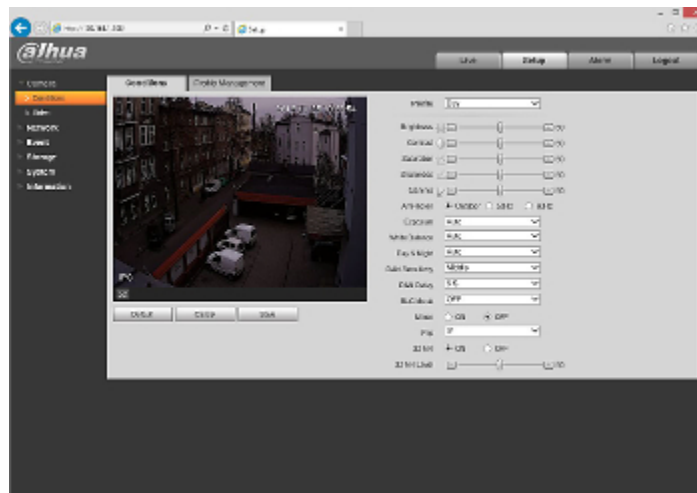

See how to initialize DAHUA cameras:

:

In the kit:

Example captures of device interface:

OUR TESTS

Camera image at artificial illumination (about 30Lux):

Camera image at night conditions with internal built-in IR illuminator on: