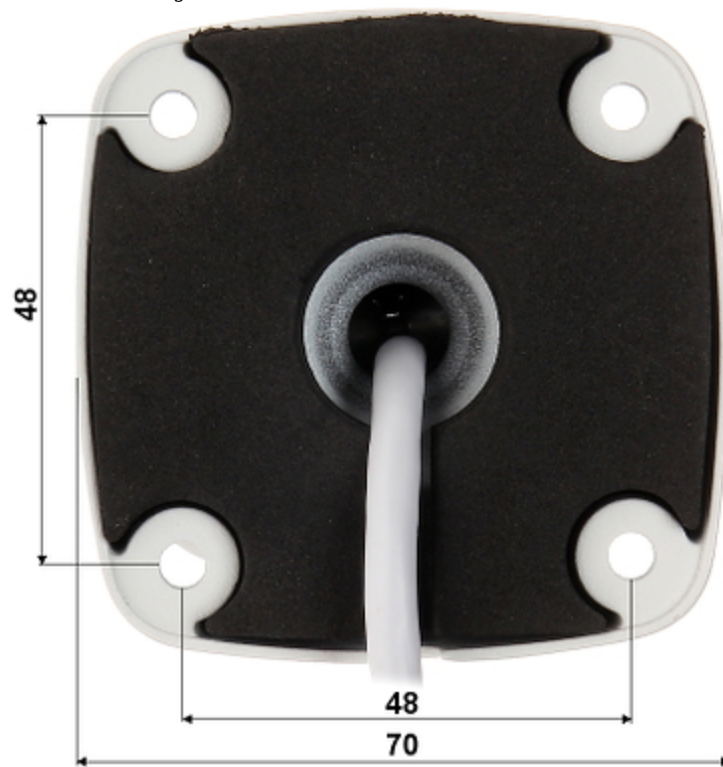

See how to initialize DAHUA cameras:

:

In the kit:

Example captures of device interface:

OUR TESTS

Camera image at artificial illumination (about 30Lux):

Camera image at night conditions with internal built-in IR illuminator on: