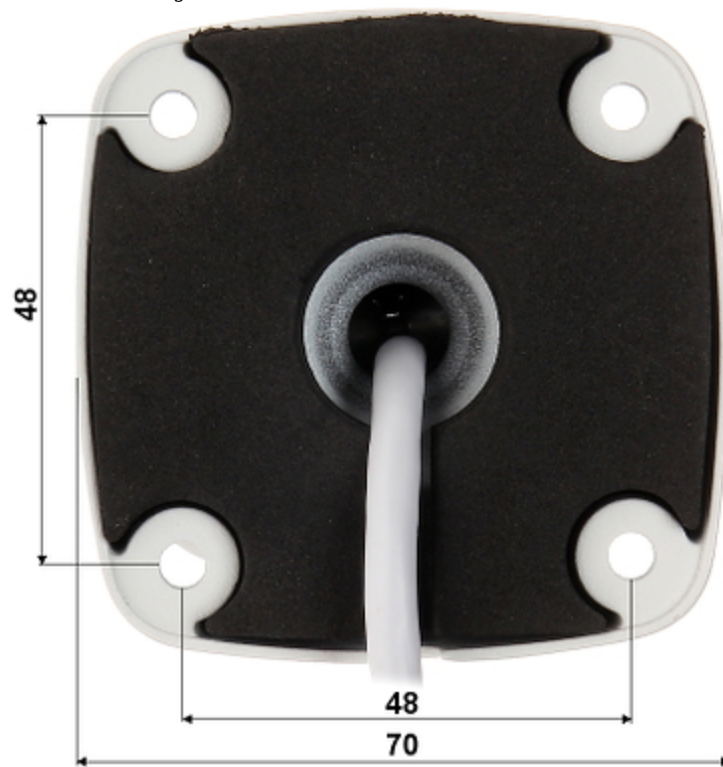

In the kit:

Example captures of device interface:

OUR TESTS

Camera image at artificial illumination (about 30Lux):

Camera image at night conditions with internal built-in IR illuminator on:

Camera image at direct strong light opposite to camera: