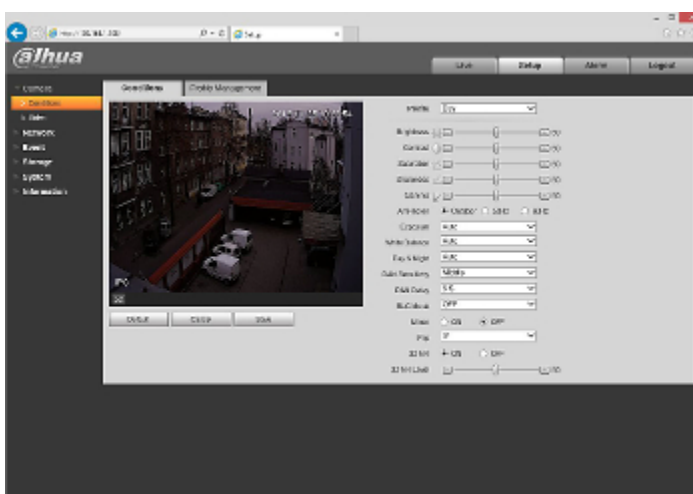

Example captures of device interface: