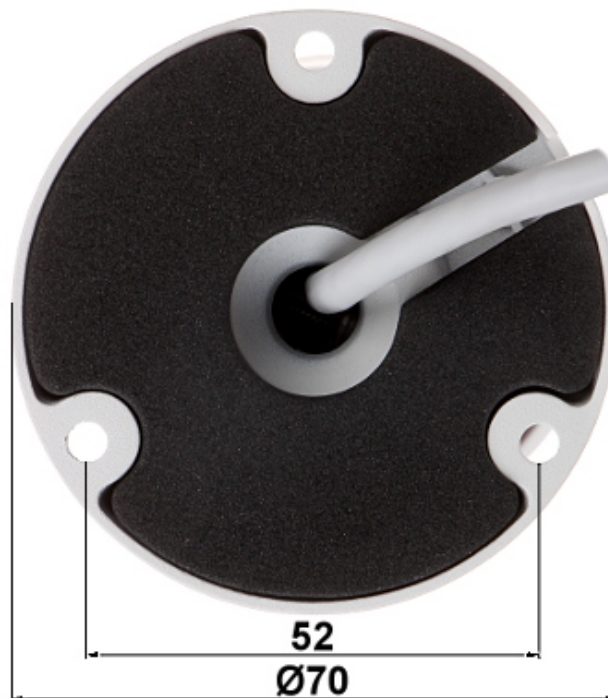

PRESENTATION

DELTA-OPTI Monika Matysiak; <https://www.delta.poznan.pl>
POL; 60-713 Poznań; Graniczna 10
e-mail: delta-opti@delta.poznan.pl; tel: +(48) 61 864 69 60

Side view:

Bracket dimensions:

In the kit:

OUR TESTS

Camera image at artificial illumination (about 30Lux):

Camera image at night conditions with internal built-in IR illuminator on:

Camera image at direct strong light opposite to camera:

OUR OPINIONS

- Small dimensions of the camera.