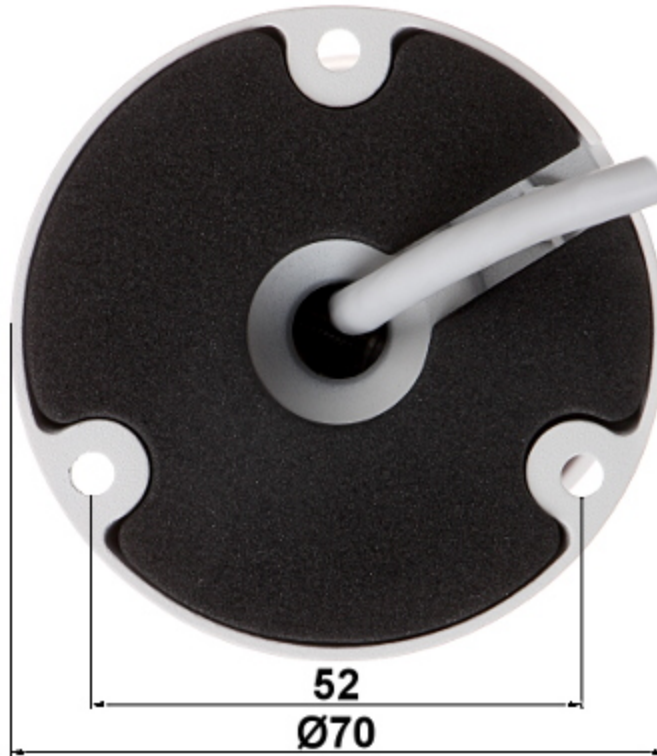

PoE powering possibility, compatible with the 802.3af standard makes the device more universal and easier to install.

Camera is according to IP66 Index of Protection norm.

SPECIFICATION

Standard:	TCP/IP
Sensor:	1/2.8 " SONY Starvis™ Back-illuminated CMOS
Digital Image Processor:	Fullhan FH8830
Matrix size:	3 Mpx
Resolution:	2304 x 1296 - 3 Mpx , 1920 x 1080 - 1080p , 1280 x 720 - 720p
Lens:	2.8 mm, 3 Mpx
View angle:	<ul style="list-style-type: none">• 93 ° (manufacturer data)• 103 ° (our tests result)
S/N ratio:	≥ 52 dB
Range of IR illumination:	25 m
IR illuminator power adjustment:	Automatic
Image compression method:	H.265+ (max. 1080p) / H.265 / H.264+ / H.264 / MJPEG
Bitrate:	64 ... 12000 kbps
Main stream frame rate:	20 fps @ 3 Mpx
Network interface:	10/100 Base-T (RJ-45)
Alarm inputs / outputs:	—
Audio:	—
Memory card slot:	Micro SD memory cards up to 128GB support (possible local recording)
Network protocols:	TCP/IP, ICMP, HTTP, HTTPS, FTP, DHCP, DNS, DDNS, RTP, RTSP, RTCP, NTP, SMTP

In the kit:

OUR TESTS

Camera image at artificial illumination (about 30Lux):

Camera image at night conditions with internal built-in IR illuminator on:

Camera image at direct strong light opposite to camera: