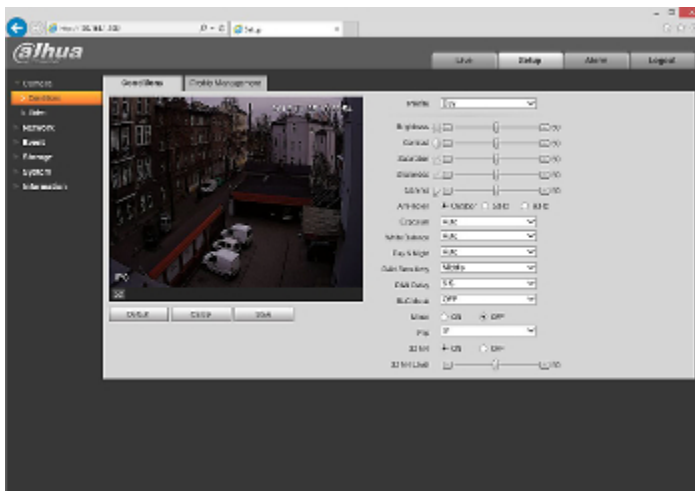

Network interface:	10/100 Base-T (RJ-45)
Network protocols:	IPv4/IPv6, HTTP, HTTPS, TCP, UDP, ARP, RTP, RTSP, RTCP, RTMP, SMTP, FTP, SFTP, DHCP, DNS, DDNS, QoS, UPnP, NTP, Multicast, ICMP, IGMP, NFS, PPPoE, IEEE 802.1x, Bonjour
WEB Server:	Built-in
Max. number of on-line users:	20
ONVIF:	18.06
Mobile phones support:	Port no.: 37777 or access by a cloud (P2P) <ul style="list-style-type: none"> • Android: Free application DMSS • iOS (iPhone): Free application DMSS
Default IP address:	192.168.1.108
Default admin user / password:	admin / - The administrator password should be set at the first start
Web browser access ports:	80, 37777
PC client access ports:	37777
Mobile client access ports:	37777
Port ONVIF:	80
RTSP URL:	rtsp://admin:hasło@192.168.1.108:554/cam/realmonitor?channel=1&subtype=0 - Main stream rtsp://admin:hasło@192.168.1.108:554/cam/realmonitor?channel=1&subtype=1 - Sub stream
Main features:	<ul style="list-style-type: none"> • WDR - 120 dB - Wide Dynamic Range • 3D-DNR - Digital Noise Reduction • ROI - improve the quality of selected parts of image • BLC/HLC - Back Light / High Light Compensation • Possibility to change the resolution, quality and bit rate • Motion Detection • Configurable Privacy Zones • Mirror - Mirror image • IVS analysis : intrusion, crossing the line (tripwire)
Power supply:	<ul style="list-style-type: none"> • PoE (802.3af), • 12 V DC / 420 mA
Power consumption:	< 5 W
Housing:	Compact - Metal
Color:	White
"Index of Protection":	IP67
Operation temp:	-40 °C ... 60 °C
Weight:	0.48 kg
Dimensions:	Ø 70 x 166 mm
Supported languages:	Polish, English, Czech, French, Spanish, Dutch, German, Portuguese, Russian, Italian
Manufacturer / Brand:	DAHUA
Guarantee:	3 years

See how to initialize DAHUA cameras:

:

In the kit:

Example captures of device interface:

OUR TESTS

Camera image at artificial illumination (about 30Lux):

Camera image at night conditions with internal built-in IR illuminator on: