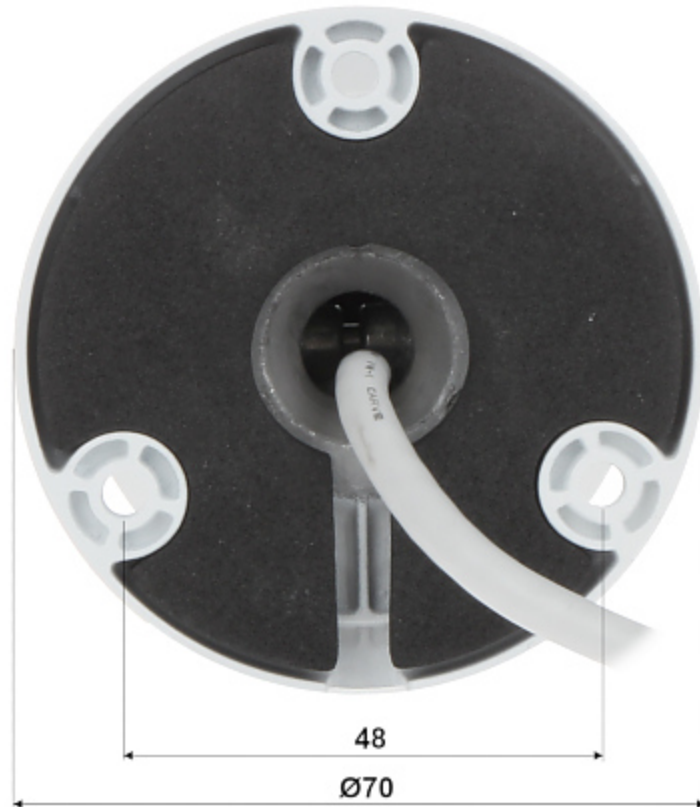

Network interface:	10/100 Base-T (RJ-45)
Network protocols:	IPv4/IPv6, HTTP, HTTPS, TCP, UDP, ARP, RTP, RTSP, RTCP, RTMP, SMTP, FTP, SFTP, DHCP, DNS, DDNS, QoS, UPnP, NTP, Multicast, ICMP, IGMP, NFS, PPPoE, IEEE 802.1x, Bonjour
WEB Server:	Built-in
Max. number of on-line users:	20
ONVIF:	18.06
Mobile phones support:	Port no.: 37777 or access by a cloud (P2P) <ul style="list-style-type: none"> • Android: Free application DMSS • iOS (iPhone): Free application DMSS
Default IP address:	192.168.1.108
Default admin user / password:	admin / - The administrator password should be set at the first start
Web browser access ports:	80, 37777
PC client access ports:	37777
Mobile client access ports:	37777
Port ONVIF:	80
RTSP URL:	rtsp://admin:hasło@192.168.1.108:554/cam/realmonitor?channel=1&subtype=0 - Main stream rtsp://admin:hasło@192.168.1.108:554/cam/realmonitor?channel=1&subtype=1 - Sub stream
Main features:	<ul style="list-style-type: none"> • WDR - 120 dB - Wide Dynamic Range • 3D-DNR - Digital Noise Reduction • ROI - improve the quality of selected parts of image • BLC/HLC - Back Light / High Light Compensation • Possibility to change the resolution, quality and bit rate • Motion Detection • Configurable Privacy Zones • Mirror - Mirror image • IVS analysis : intrusion, crossing the line (tripwire)
Power supply:	<ul style="list-style-type: none"> • PoE (802.3af), • 12 V DC / 420 mA
Power consumption:	< 5 W
Housing:	Compact - Metal
Color:	White
"Index of Protection":	IP67
Operation temp:	-40 °C ... 60 °C
Weight:	0.48 kg
Dimensions:	Ø 70 x 166 mm
Supported languages:	Polish, English, Czech, French, Spanish, Dutch, German, Portuguese, Russian, Italian
Manufacturer / Brand:	DAHUA
Guarantee:	3 years

See how to initialize DAHUA cameras:

:

In the kit:

Example captures of device interface:

OUR TESTS

Camera image at artificial illumination (about 30Lux):

Camera image at night conditions with internal built-in IR illuminator on: