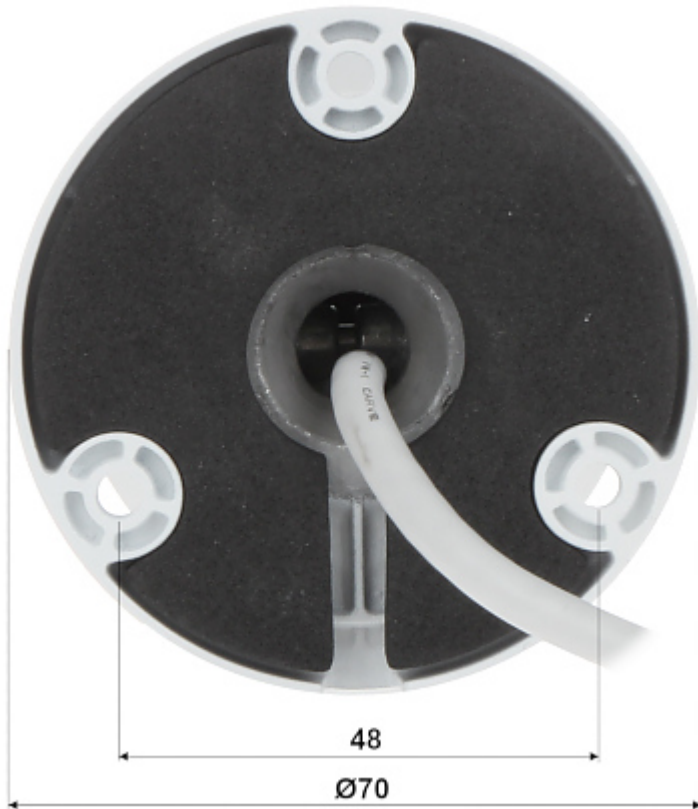

Camera mounting side view:

See how to initialize DAHUA cameras:

:
In the kit: