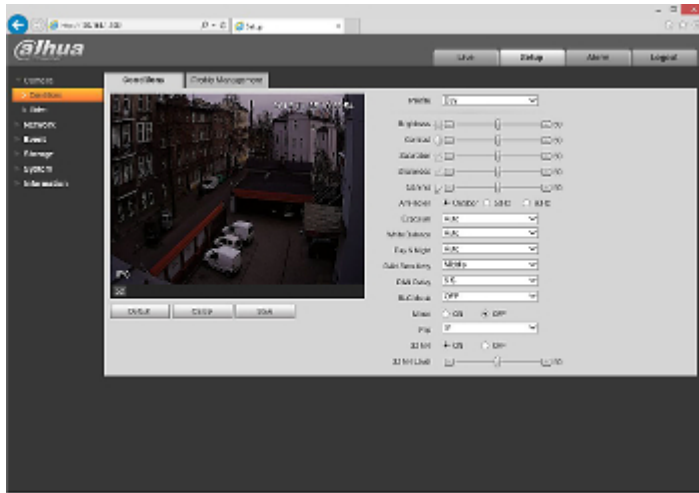

See how to initialize DAHUA cameras:

:
In the kit:

Example captures of device interface:

DELTA-OPTI Monika Matysiak; <https://www.delta.poznan.pl>
POL; 60-713 Poznań; Graniczna 10
e-mail: delta-opti@delta.poznan.pl; tel: +(48) 61 864 69 60

OUR TESTS

Camera image at artificial illumination (about 30Lux):

Camera image at night conditions with internal built-in IR illuminator on:

Camera image at direct strong light opposite to camera:

OUR OPINIONS