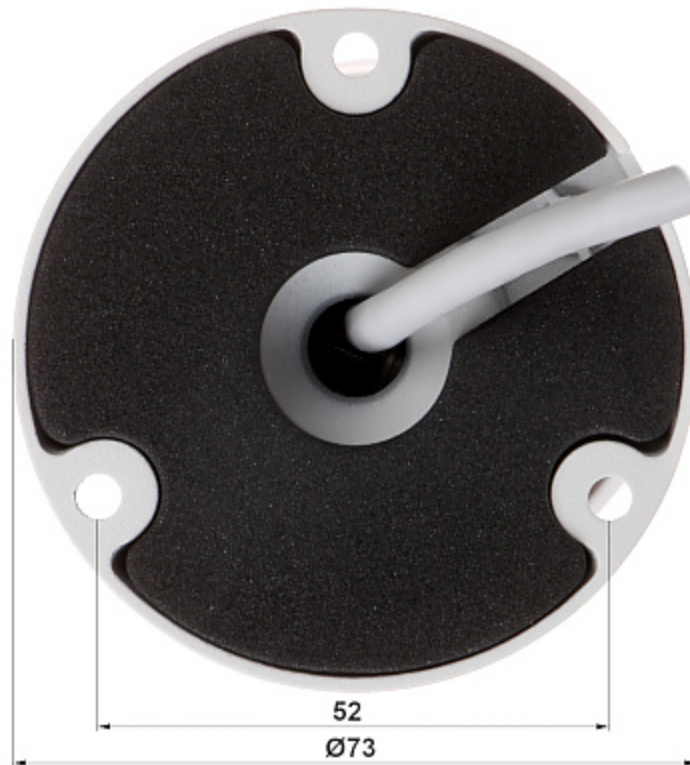

DELTA-OPTI Monika Matysiak; <https://www.delta.poznan.pl>
POL; 60-713 Poznań; Graniczna 10
e-mail: delta-opti@delta.poznan.pl; tel: +(48) 61 864 69 60

ONVIF:	2.4
RS-485 interface:	
Mobile phones support:	Port no.: 80 or access by a cloud (P2P) <ul style="list-style-type: none"> • Android: Darmowa aplikacja BitVision • iOS (iPhone): Darmowa aplikacja BitVision
Default IP address:	192.168.1.168
Default admin user / password:	admin / admin
Web browser access ports:	80
PC client access ports:	80
Mobile client access ports:	80
Port ONVIF:	80
RTSP URL:	rtsp://user:password@ip_address:80/0 - Main stream rtsp://user:password@ip_address:80/1 - Sub stream
Main features:	<ul style="list-style-type: none"> • D-WDR - Wide Dynamic Range • 3D-DNR - Digital Noise Reduction • Flicker Control - The technology eliminates the tiring eyes flickering image effect • BLC - Back Light Compensation • Possibility to change the resolution, quality and bit rate • ICR - Movable InfraRed filter • Motion Detection • Privacy zones • Mirror - Mirror image • Day/Night mode - configurable • Sharpness - sharper image outlines
Power supply:	<ul style="list-style-type: none"> • PoE (802.3af), • 12 V DC / 350 mA
Power consumption:	≤ 4.2 W
Housing:	Compact - Aluminum
Color:	White
"Index of Protection":	IP67
Operation temp:	-20 °C ... 60 °C
Weight:	0.33 kg
Dimensions:	157 x 73 x 73 mm
Supported languages:	Polish, English, Bulgarian Czech, French, Spanish, Dutch, German, Portuguese, Russian, Turkish, Italian
Manufacturer / Brand:	APTI
Guarantee:	2 years

PRESENTATION

Side view:

Bottom view:

Mounting side view:

In the kit:

OUR TESTS

Camera image at artificial illumination (about 30Lux):

Camera image at night conditions with internal built-in IR illuminator on:

Camera image at direct strong light opposite to camera: