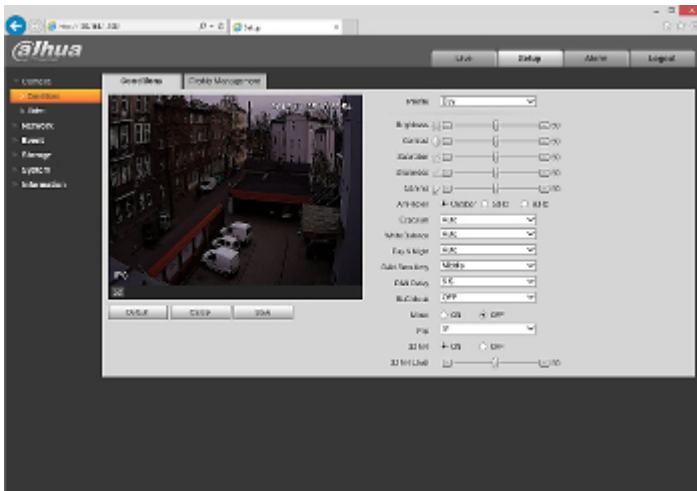

Camera connectors:

Connectors description:

See how to initialize DAHUA cameras:

:

In the kit:

DELTA-OPTI Monika Matysiak; <https://www.delta.poznan.pl>
POL; 60-713 Poznań; Graniczna 10
e-mail: delta-opti@delta.poznan.pl; tel: +(48) 61 864 69 60

Example captures of device interface:

OUR TESTS

Camera image at artificial illumination (about 30Lux):

Camera image at night conditions with internal built-in IR illuminator on:

Camera image at direct strong light opposite to camera: