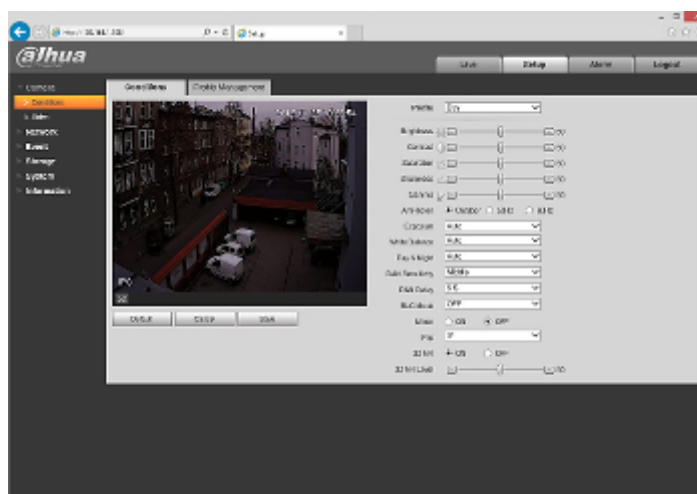

Example captures of device interface: