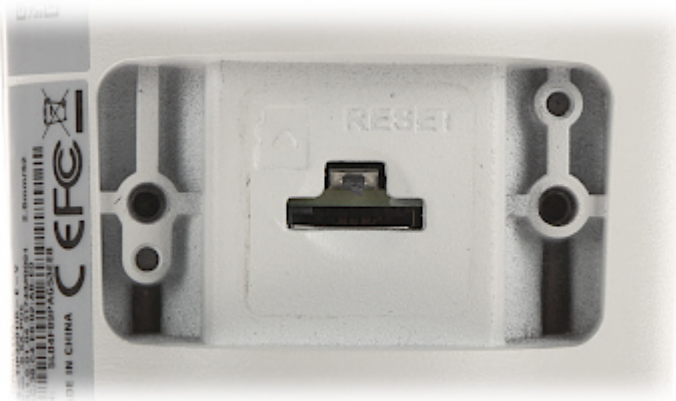

Memory card slot:

Camera mounting side view: