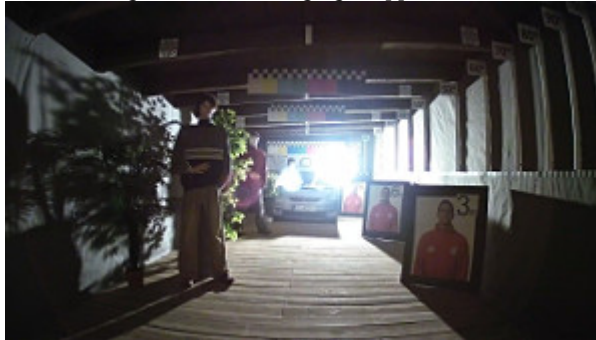

DELTA-OPTI Monika Matysiak; <https://www.delta.poznan.pl>
POL; 60-713 Poznań; Graniczna 10
e-mail: delta-opti@delta.poznan.pl; tel: +(48) 61 864 69 60

ONVIF:	✓
Mobile phones support:	Port no.: 8000 or access by a cloud (P2P) <ul style="list-style-type: none"> • Android: Free application BCS View • iOS (iPhone): Free application BCS View
Default admin user / password:	admin / - The administrator password should be set at the first start
Default IP address:	192.168.1.64
Web browser access ports:	80
PC client access ports:	Port no.: 8000 or access by a cloud (P2P)
Mobile client access ports:	8000
Port ONVIF:	80
RTSP URL:	<ul style="list-style-type: none"> • Main stream rtsp://user:password@192.168.1.64:554/Streaming/Channels/101/ - with authorization • Sub stream rtsp://user:password@192.168.1.64:554/Streaming/Channels/102/ - with authorization
RS-485 interface:	—
Main features:	<ul style="list-style-type: none"> • 3D-DNR - Digital Noise Reduction • WDR - 120 dB - Wide Dynamic Range • BLC/HLC - Back Light / High Light Compensation • ROI - improve the quality of selected parts of image • RESET button • Possibility to change the resolution, quality and bit rate • Configurable Privacy Zones • Mirror - Mirror image • Motion Detection • Intelligent Image Analysis : intrusion, crossing the line (tripwire), face detection
Power supply:	<ul style="list-style-type: none"> • PoE (802.3af), • 12 V DC / 500 mA
Power consumption:	≤ 6 W
Housing:	Compact, Aluminum
"Index of Protection":	IP67
Color:	White
Operation temp:	-30 °C ... 60 °C
Supported languages:	Polish, English
Weight:	0.47 kg
Dimensions:	Ø 70 x 155 mm
Manufacturer / Brand:	BCS View
Guarantee:	3 years

Mounting dimensions:

In the kit:

OUR TESTS

Camera image at artificial illumination (about 30Lux):

Camera image at night conditions with internal built-in IR illuminator on:

Camera image at direct strong light opposite to camera: