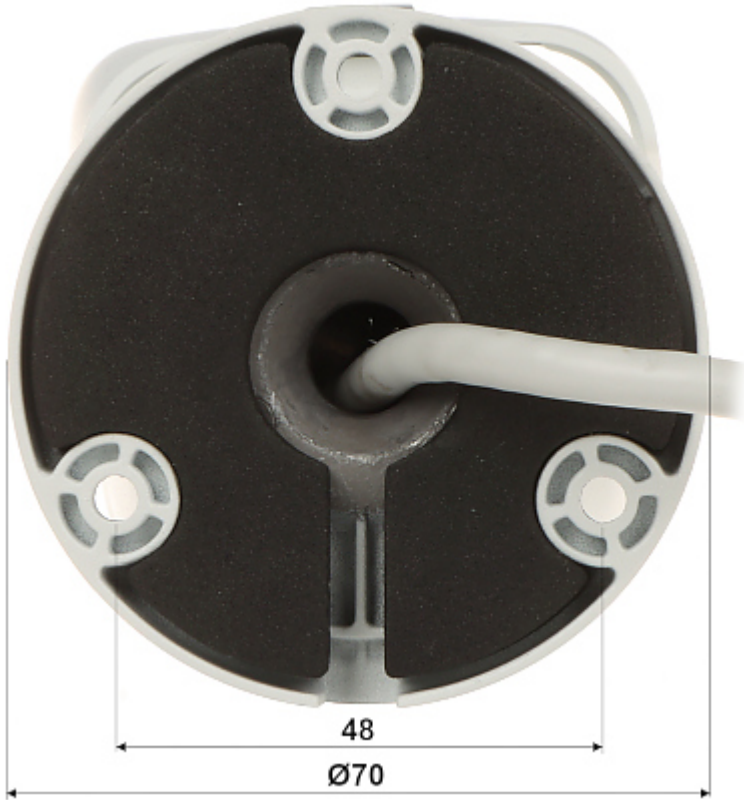

Connectors: