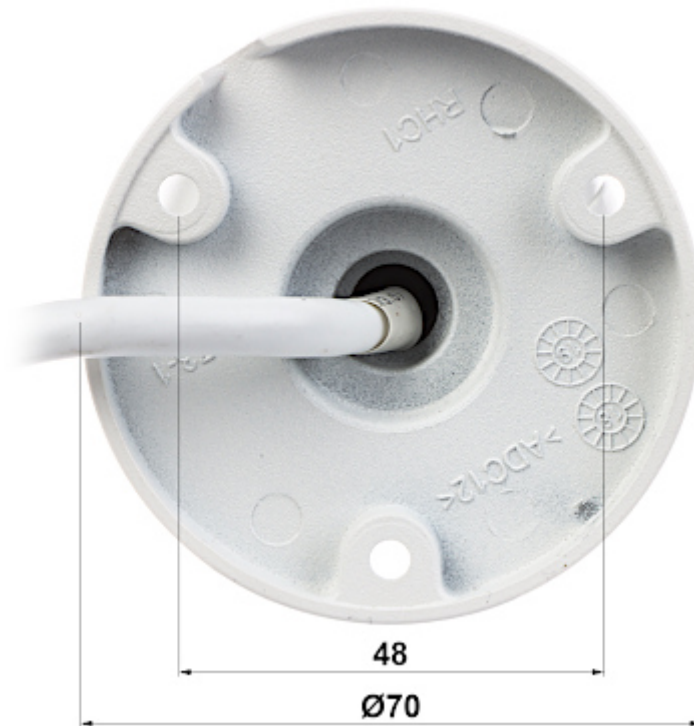

Camera mounting side view:

In the kit:

## OUR TESTS

Camera image at artificial illumination (about 30Lux):

Camera image at night conditions with internal built-in IR illuminator on:

Camera image at direct strong light opposite to camera: