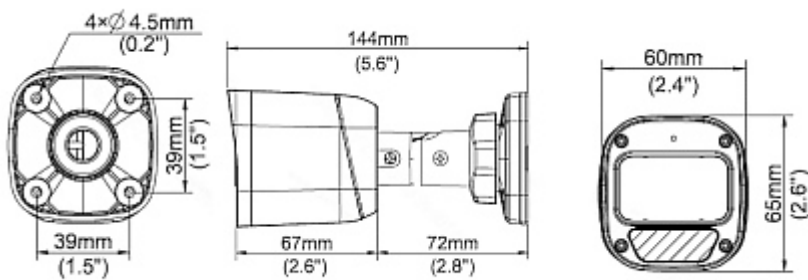

PRESENTATION

Side view:

Camera mounting side view:

Dimensions:

In the kit:

OUR TESTS

Camera image at artificial illumination (about 30Lux):

Camera image at night conditions with internal built-in IR illuminator on: