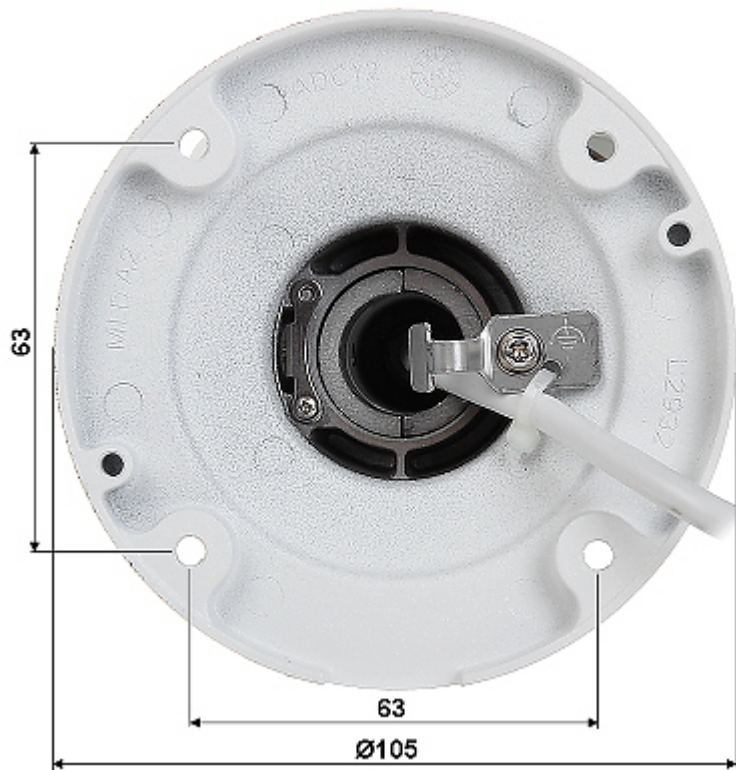

Camera mounting side view:

In the kit: