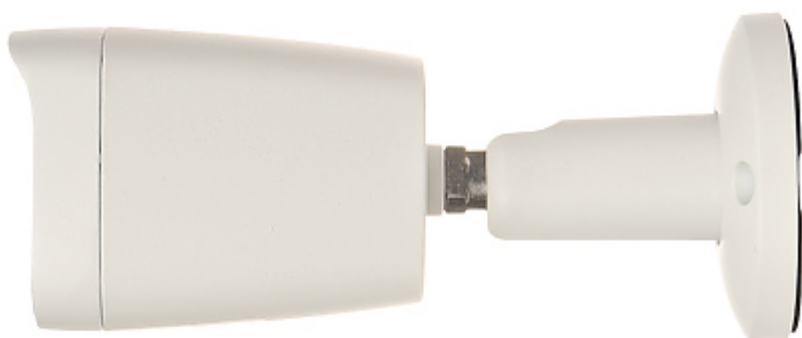

Mounting side view: