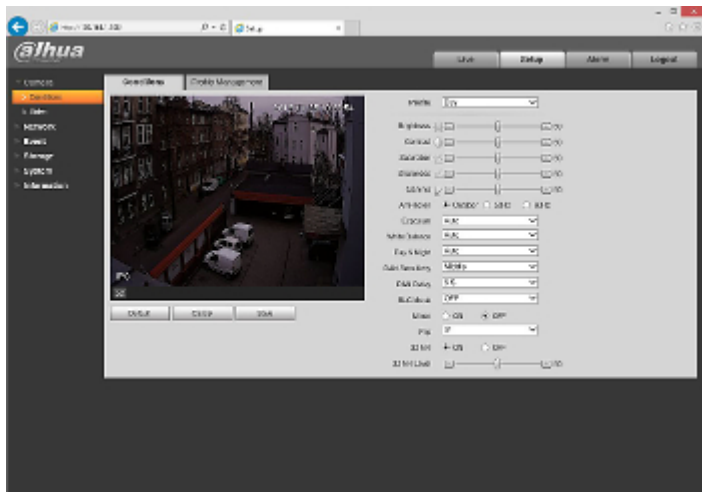

See how to initialize DAHUA cameras:

:
In the kit:

Example captures of device interface:

OUR TESTS

Camera image at artificial illumination (about 30Lux):

Camera image at night conditions with internal built-in IR illuminator on: