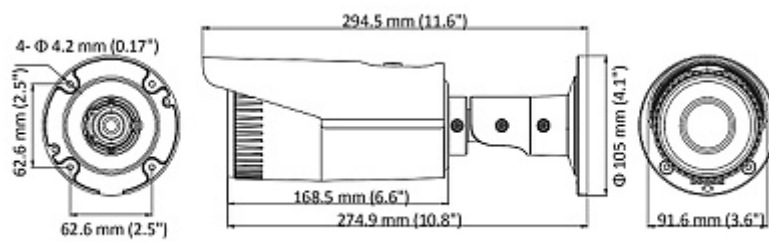

Side view:

Camera connectors:

Camera dimensions:

In the kit:

OUR TESTS

Camera image at artificial illumination (about 30Lux):

Camera image at night conditions with internal built-in IR illuminator on:

Camera image at direct strong light opposite to camera: