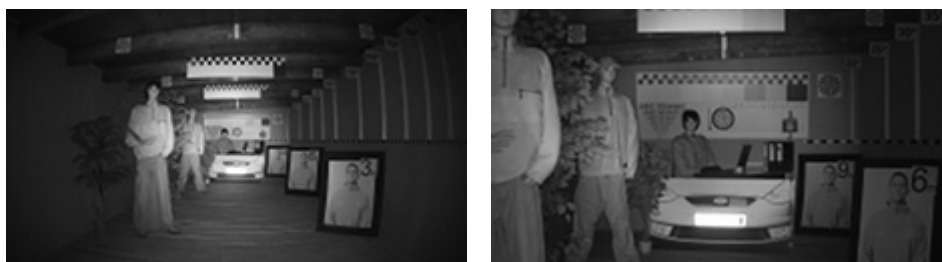

Very easy operation by Internet Explorer browser allows the users to convenient and remote support, and also remote management of the camera. Included camera software enables management and integrated monitoring of many network cameras.

Side view:

Camera connectors:

Camera dimensions:

In the kit:

OUR TESTS

Camera image at artificial illumination (about 30Lux):

Camera image at night conditions with internal built-in IR illuminator on:

Camera image at direct strong light opposite to camera: