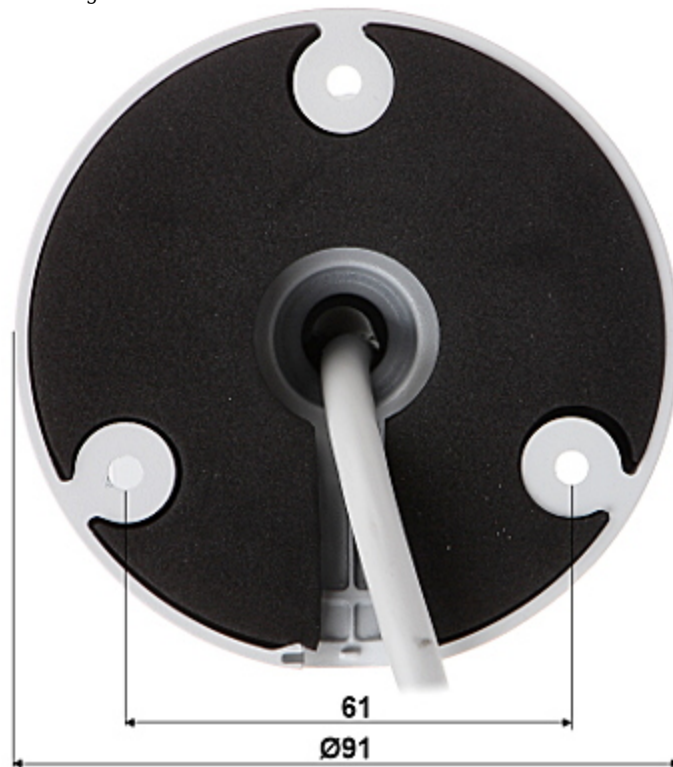

Side view:

Mounting side view:

In the kit:

See the ability of operation in imou cloud:

:

OUR TESTS

Camera image at artificial illumination (about 30Lux):

DELTA-OPTI Monika Matysiak; <https://www.delta.poznan.pl>
POL; 60-713 Poznań; Graniczna 10
e-mail: delta-opti@delta.poznan.pl; tel: +(48) 61 864 69 60