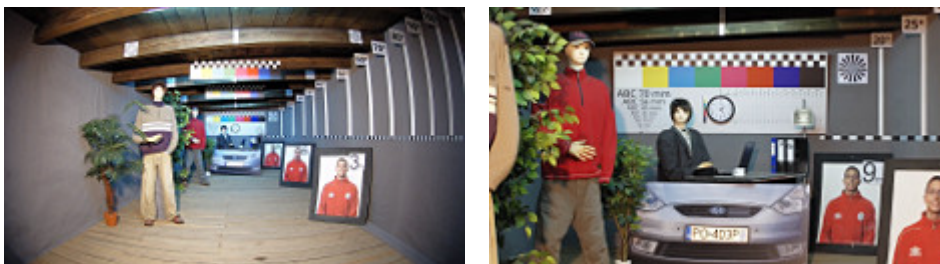

Side view:

Mounting side view:

In the kit:

See the ability of operation in imou cloud:

:

OUR TESTS

Camera image at artificial illumination (about 30Lux):

DELTA-OPTI Monika Matysiak; <https://www.delta.poznan.pl>
POL; 60-713 Poznań; Graniczna 10
e-mail: delta-opti@delta.poznan.pl; tel: +(48) 61 864 69 60

Camera image at night conditions with internal built-in IR illuminator on:

Camera image at direct strong light opposite to camera: