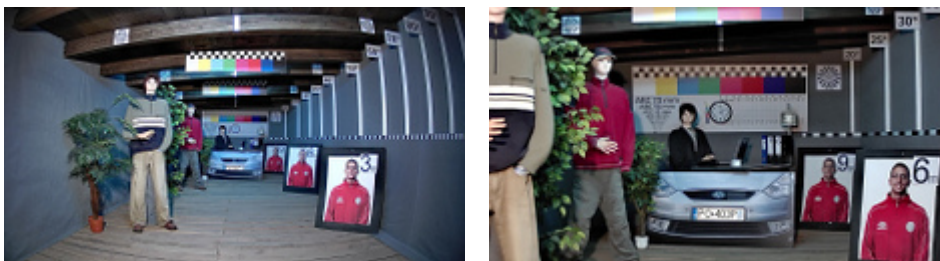

Configuration and operation of the FreeIP cloud:

:
In the kit:

OUR TESTS

Camera image at artificial illumination (about 30Lux):

Camera image at night conditions with internal built-in IR illuminator on:

DELTA-OPTI Monika Matysiak; <https://www.delta.poznan.pl>
POL; 60-713 Poznań; Graniczna 10
e-mail: delta-opti@delta.poznan.pl; tel: +(48) 61 864 69 60