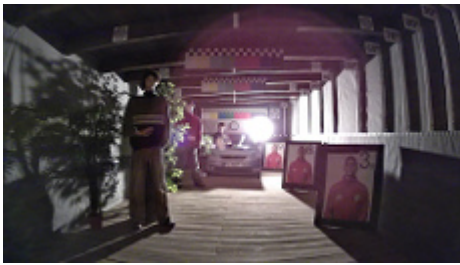

Camera image at direct strong light opposite to camera:

PACKAGE

Dimensions (L x W x H): 0x0x0 mm	Gross Weight: 0 kg