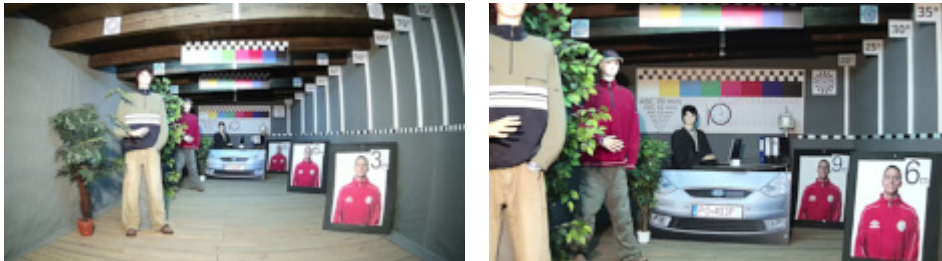

OUR TESTS

Camera image at artificial illumination (about 30Lux):