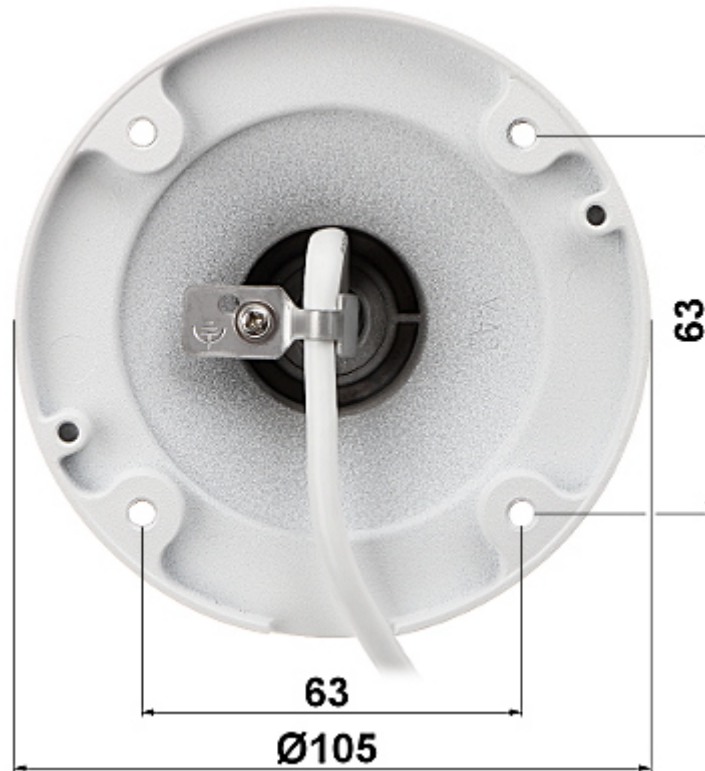

DELTA-OPTI Monika Matysiak; <https://www.delta.poznan.pl>  
POL; 60-713 Poznań; Graniczna 10  
e-mail: [delta-opti@delta.poznan.pl](mailto:delta-opti@delta.poznan.pl); tel: +(48) 61 864 69 60

Default IP address:	192.168.1.64
Web browser access ports:	80
PC client access ports:	Port no.: 8000 or access by a cloud (P2P) - iVMS-4200 application
Mobile client access ports:	8000
Port ONVIF:	80
RTSP URL:	<ul style="list-style-type: none"> <li>• Main stream rtsp://192.168.1.64:554/Streaming/Channels/101/ - RTSP - without authorization rtsp://user:password@192.168.1.64:554/Streaming/Channels/101/ - with authorization</li> <li>• Sub stream rtsp://192.168.1.64:554/Streaming/Channels/102/ - RTSP - without authorization rtsp://user:password@192.168.1.64:554/Streaming/Channels/102/ - with authorization</li> </ul>
RS-485 interface:	—
Max. number of on-line users:	6
Main features:	<ul style="list-style-type: none"> <li>• D-WDR - Wide Dynamic Range</li> <li>• 3D-DNR - Digital Noise Reduction</li> <li>• ROI - improve the quality of selected parts of image</li> <li>• Anti-Flicker - The technology eliminates the tiring eyes flickering image effect</li> <li>• EXIR - high-efficiency infrared LEDs technology, which evenly covers the whole plan of both central vantage points of the scene as well as the corners</li> <li>• WB - White Balance (ATW/AWB/manual/indoor/outdoor)</li> <li>• BLC - configurable Back Light Compensation</li> <li>• AGC - Automatic Gain Control</li> <li>• ICR - Movable InfraRed filter</li> <li>• Day/Night mode (color/b&amp;w/auto)</li> <li>• Motion Detection</li> <li>• Configurable Privacy Zones</li> <li>• Mirror - Mirror image</li> <li>• Sharpness - sharper image outlines</li> </ul>
Power supply:	<ul style="list-style-type: none"> <li>• PoE (802.3af),</li> <li>• 12 V DC / 580 mA</li> </ul>
Power consumption:	<ul style="list-style-type: none"> <li>≤ 9 W @ PoE (802.3af)</li> <li>≤ 7 W @ 12 V DC</li> </ul>
Operation temp:	-30 °C ... 60 °C
Housing:	Compact, Metal
Color:	White
"Index of Protection":	IP67
Supported languages:	English
Weight:	0.74 kg
Dimensions:	Ø 105 x 245
Manufacturer / Brand:	Hikvision
SAP Code:	311300896
Guarantee:	<b>3 years</b>