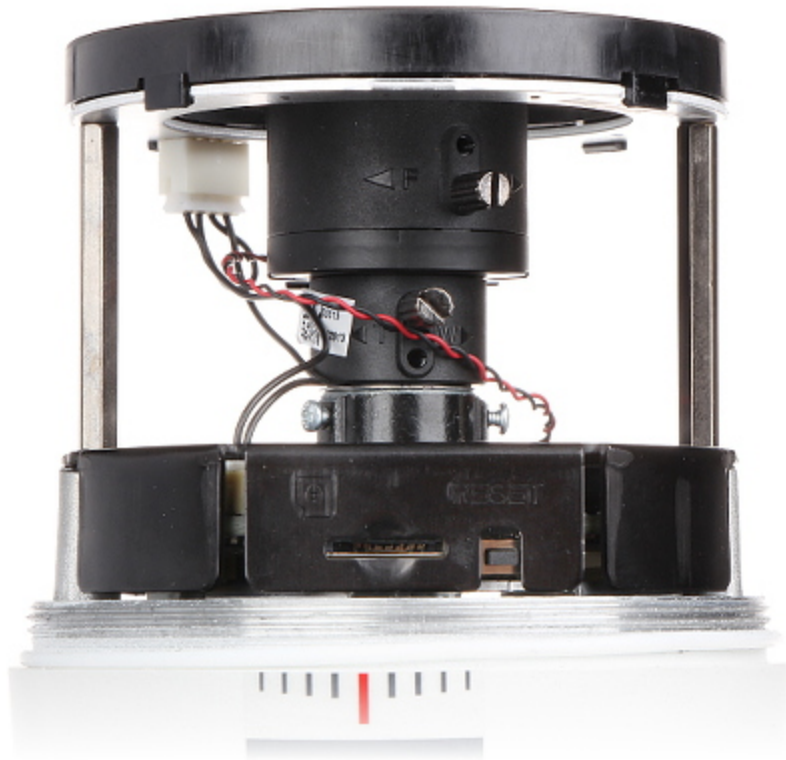

Camera mounting side view: