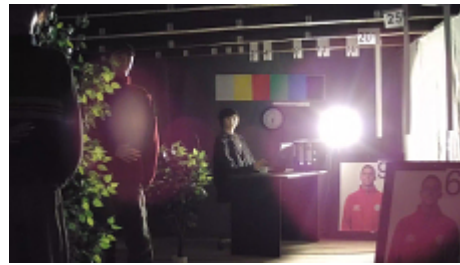

## OUR TESTS

Camera image at artificial illumination (about 30Lux):

Camera image at night conditions with internal built-in IR illuminator on:

DELTA-OPTI Monika Matysiak; <https://www.delta.poznan.pl>  
POL; 60-713 Poznań; Graniczna 10  
e-mail: delta-opti@delta.poznan.pl; tel: +(48) 61 864 69 60

Camera image at direct strong light opposite to camera:

Record from APTI-40C6-2812P camera during daylight operation:

:

Record from camera during night conditions operation:

: