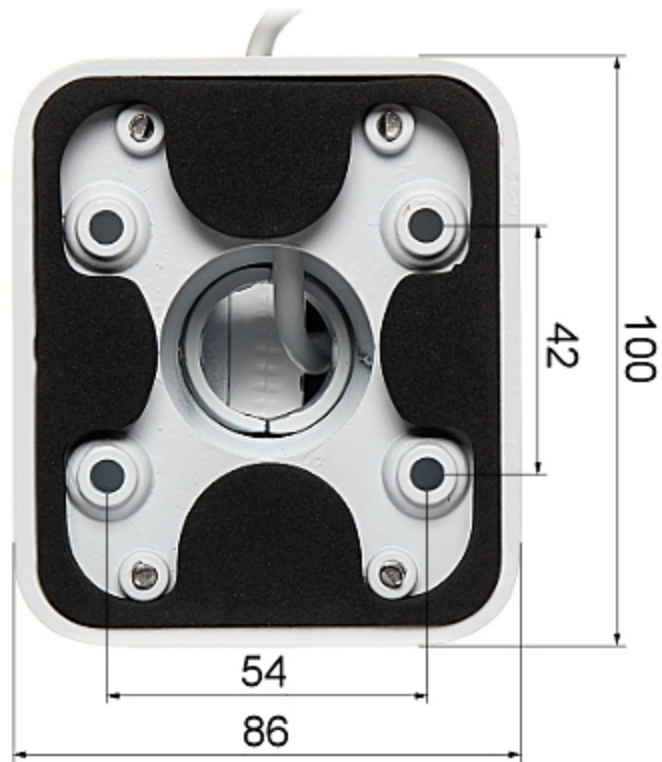

## PRESENTATION

Side view:

Bottom view:

Bracket dimensions:

In the kit:

## OUR TESTS

Camera image at artificial illumination (about 30Lux):

Camera image at night conditions with internal built-in IR illuminator on:

DELTA-OPTI Monika Matysiak; <https://www.delta.poznan.pl>  
POL; 60-713 Poznań; Graniczna 10  
e-mail: delta-opti@delta.poznan.pl; tel: +(48) 61 864 69 60