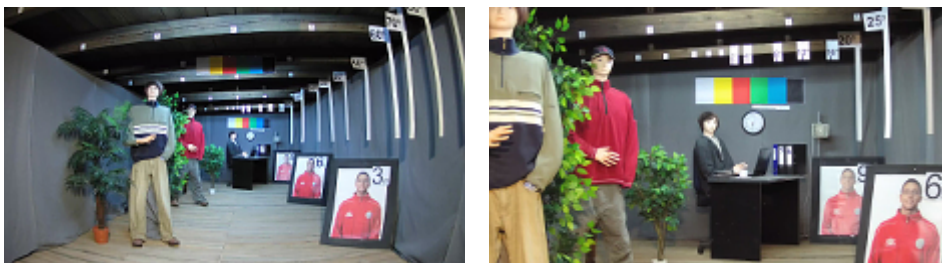

## PRESENTATION

Side view:

Bottom view:

Bracket dimensions:

In the kit:

## OUR TESTS

Camera image at artificial illumination (about 30Lux):

Camera image at night conditions with internal built-in IR illuminator on:

DELTA-OPTI Monika Matysiak; <https://www.delta.poznan.pl>  
POL; 60-713 Poznań; Graniczna 10  
e-mail: delta-opti@delta.poznan.pl; tel: +(48) 61 864 69 60