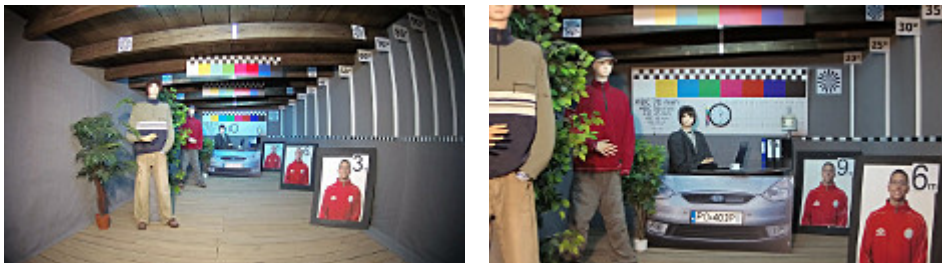

Memory card slot:

Camera connectors:

Camera and bracket dimensions:

In the kit:

OUR TESTS

Camera image at artificial illumination (about 30Lux):

Camera image at night conditions with internal built-in IR illuminator on: