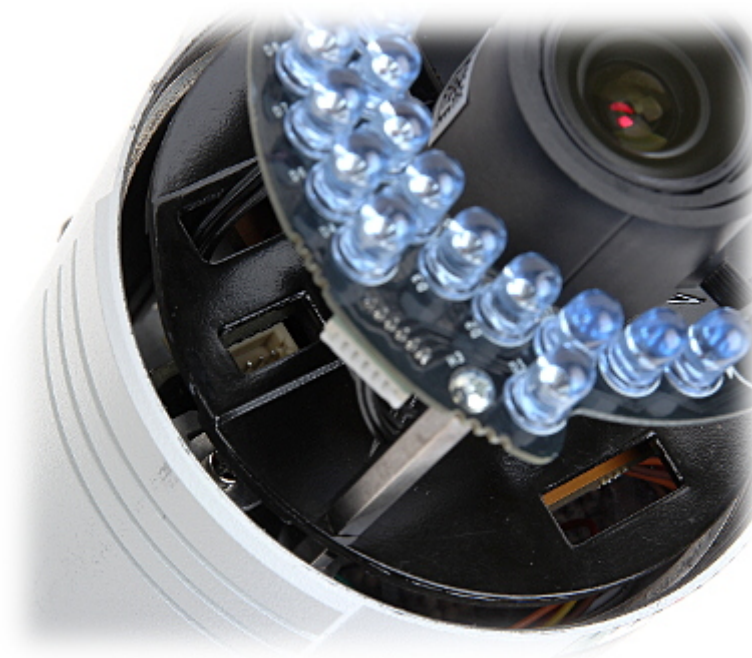

Code: DS-2CD2642FWD-IS(2.8-12mm)

IP CAMERA **DS-2CD2642FWD-IS(2.8-12mm)** - 4.0 Mpx Hikvision

Net: **355.76 EUR** Gross: **437.58 EUR**

IP camera with efficient H.264 image compression algorithm for clear and smooth video streaming at maximal resolution of 2688 x 1520 (4.0 MPx). Due to above it is perfect solution for surveillance systems requiring persons or vehicles recognition. PoE powering possibility, compatible with the 802.3af standard makes the device more universal and easier to install. Camera is according to IP67 Index of Protection norm.

Memory card slot:

Camera connectors:

Camera and bracket dimensions:

In the kit:

OUR TESTS

Camera image at artificial illumination (about 30Lux):

Camera image at night conditions with internal built-in IR illuminator on: