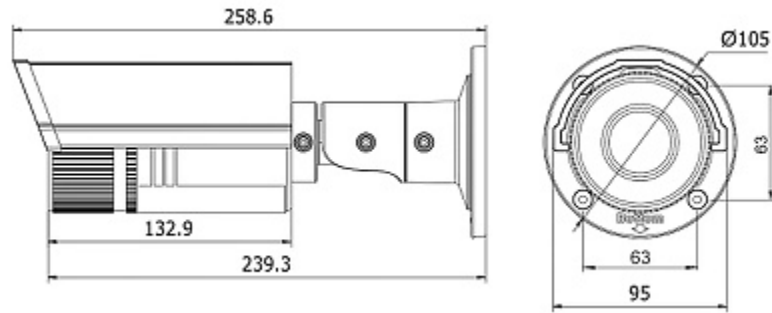

Memory card slot:

Camera connectors:

Camera and bracket dimensions:

In the kit:

OUR TESTS

Camera image at artificial illumination (about 30Lux):

Camera image at night conditions with internal built-in IR illuminator on: