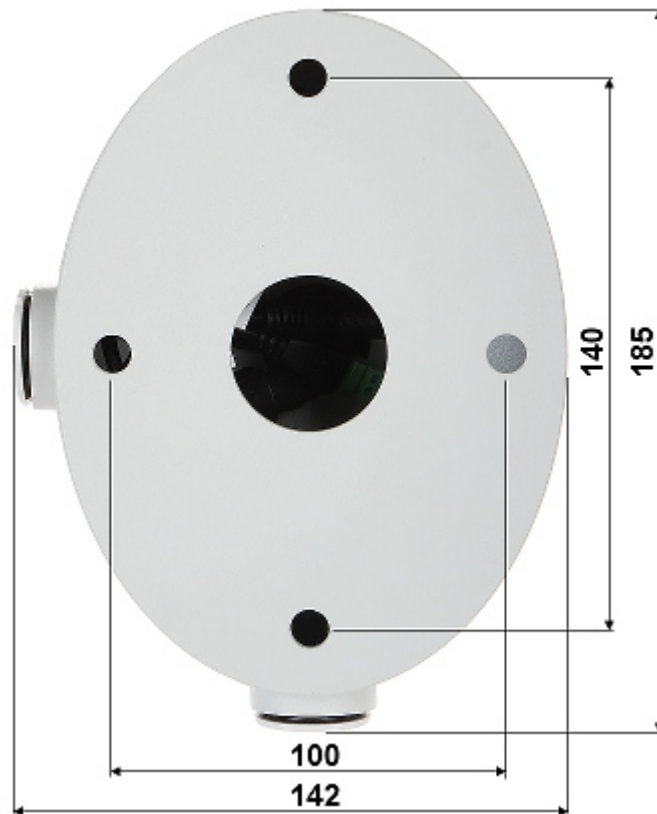

Code: DS-2CD4685F-IZS(2.8-12MM)

## PRESENTATION

Front view:

Side view:

Camera connectors:

Bracket dimensions:

In the kit: