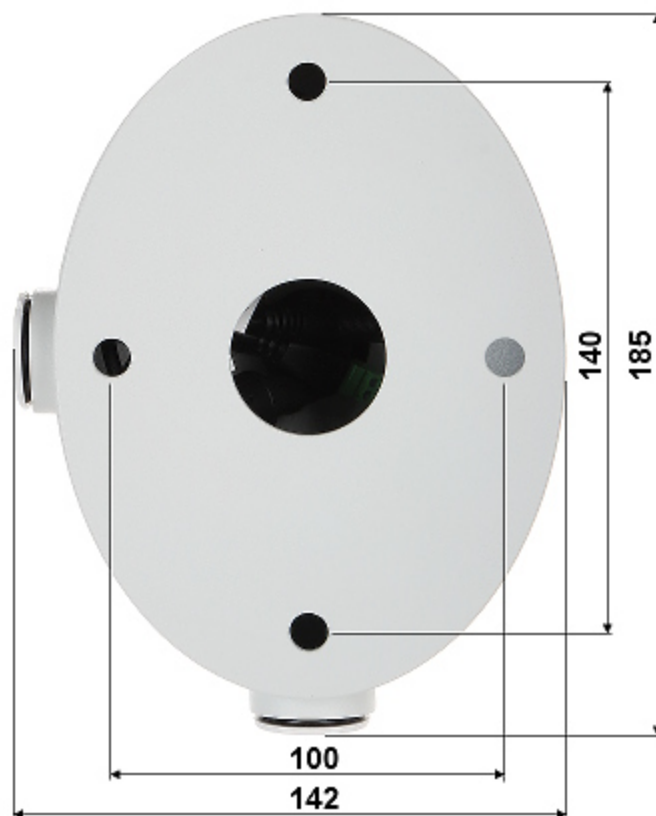

Code: DS-2CD4665F-IZ(2.8-12MM)

# IP VANDALPROOF CAMERA **DS-2CD4665F-IZ(2.8-12MM)** - 6 Mpx Hikvision

Net: **1 176.00 EUR** Gross: **1 446.48 EUR**

IP camera with efficient H.264 image compression algorithm for clear and smooth video streaming at maximal resolution of 3072 x 2048 - 6 Mpx.  
The used motozoom lens with 2.8 ... 12 mm focal length allows to remote view angle adjustment.  
PoE powering possibility, compatible with the 802.3at standard makes the device more universal and easier to install.

## PRESENTATION

Front view:

Side view:

Bracket dimensions:

In the kit: