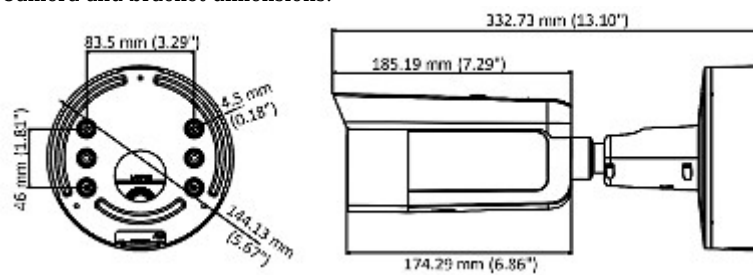

PoE powering possibility, compatible with the 802.3at standard makes the device more universal and easier to install.

Camera is according to IP67 Index of Protection norm.

SPECIFICATION

Standard:	TCP/IP
Sensor:	1/3 " Progressive Scan CMOS
Matrix size:	4.1 Mpx
Resolution:	2688 x 1520 - 4 Mpx , 2560 x 1440 - 3.7 Mpx , 2304 x 1296 - 3 Mpx , 1920 x 1080 - 1080p , 1280 x 720 720p
Lens:	2.8 ... 12 mm - Motozoom
View angle:	<ul style="list-style-type: none">• 104 ° ... 29 ° (manufacturer data)• 102 ° ... 31 ° (our tests result)
Compression:	H.265 / H.265+ / H.264 / H.264+ / MJPEG
Range of IR illumination:	50 m
Alarm inputs / outputs:	1 / 1
Bitrate:	256 ... 16384 kbps
Main stream frame rate:	25 fps @ 4 Mpx
Network interface:	10/100 Base-T (RJ-45)
Network protocols:	TCP/IP, ICMP, HTTP, HTTPS, FTP, DHCP, DNS, DDNS, RTP, RTSP, RTCP, PPPoE, NTP, UPnP, SMTP, SNMP, IGMP, IEEE 802.1x, QoS, IPv6, Bonjour
Audio:	<ul style="list-style-type: none">• External microphone input• Audio output• Bi-directional audio streaming support• Digital Noise Reduction
WEB Server:	Built-in, NVR compliance
Memory card slot:	Micro SD memory cards up to 128GB support (possible local recording)

PRESENTATION

Front view:

Side view:

Memory card slot:

Camera connectors:

Bracket view:

Camera and bracket dimensions:

In the kit: