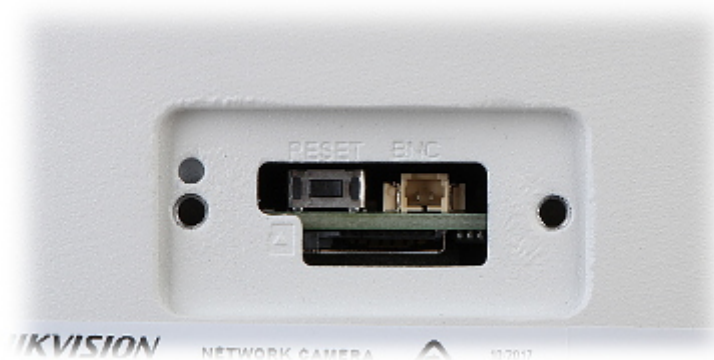

Memory card slot: