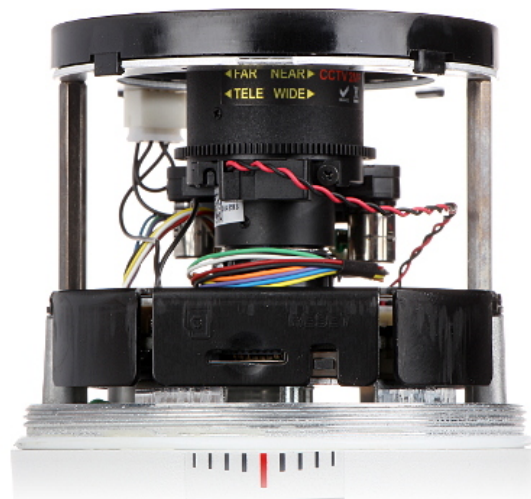

View after remove the cover: