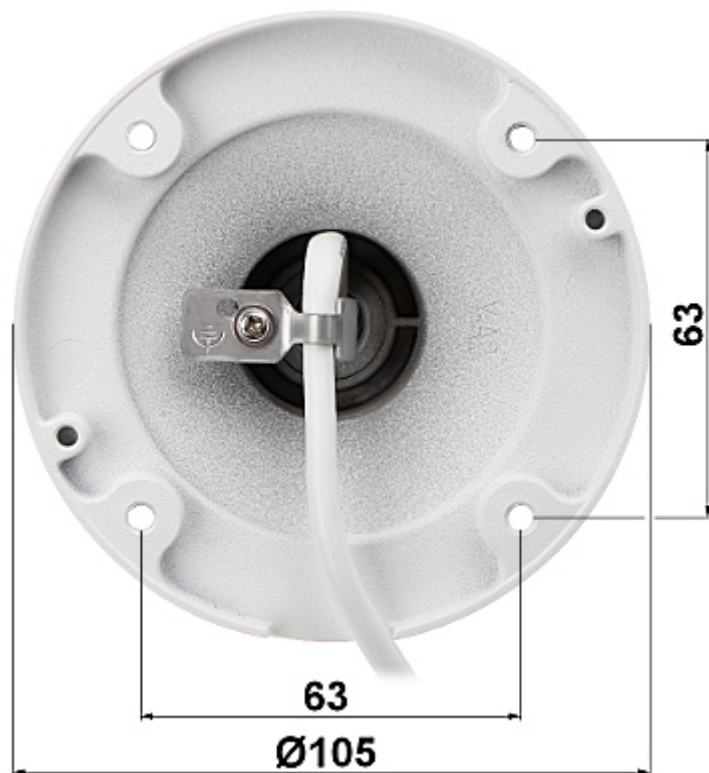

Side view:

Camera mounting side view:

In the kit:

OUR TESTS

Camera image at artificial illumination (about 30Lux):

Camera image at night conditions with internal built-in IR illuminator on:

Camera image at direct strong light opposite to camera: