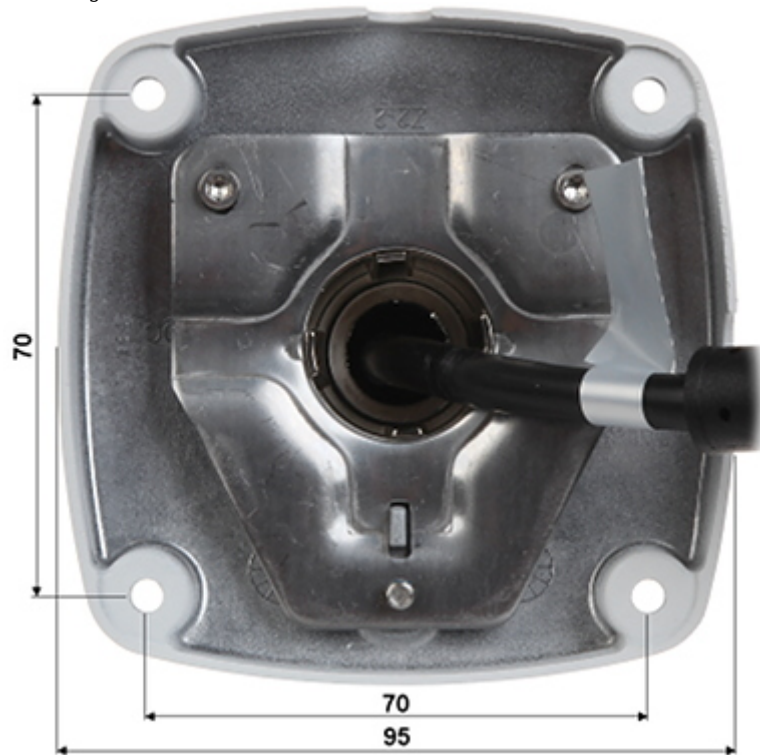

## PRESENTATION

Side view:

Bottom view:

Camera connectors:

Connectors description:

Mounting side view:

See how to initialize DAHUA cameras:

In the kit:

Example captures of device interface:

## OUR TESTS

Camera image at artificial illumination (about 30Lux):

Camera image at night conditions with internal built-in IR illuminator on:

Camera image at direct strong light opposite to camera: