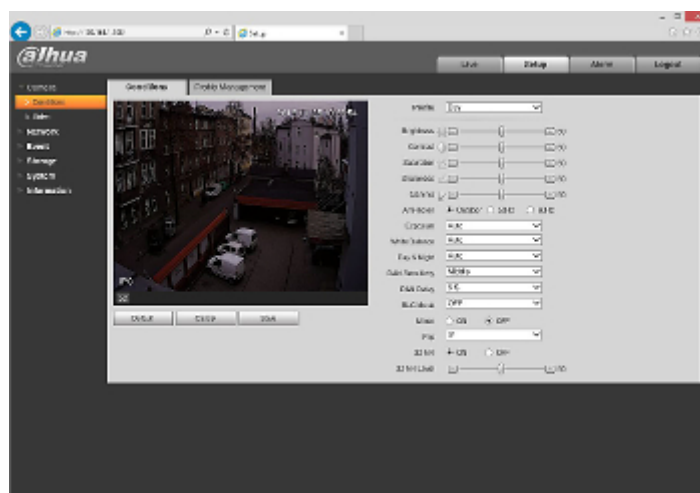

## PRESENTATION

Side view:

Bottom view:

Camera connectors:

Connectors description:

Mounting side view:

See how to initialize DAHUA cameras:

In the kit:

Example captures of device interface: