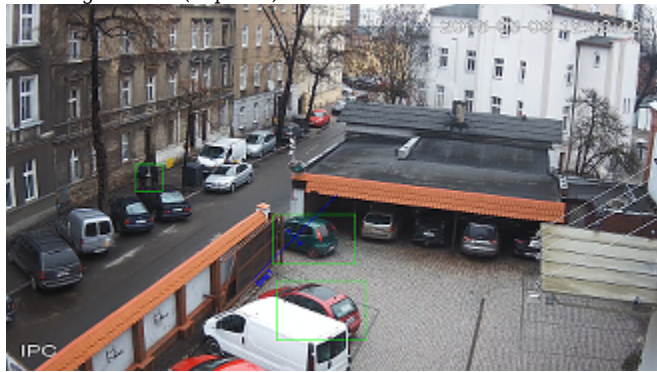

Code: IPC-HFW5831E-ZE-2712

IP VANDALPROOF CAMERA **IPC-HFW5831E-ZE-2712** - 8.3 Mpx, 4K UHD  
2.7 ... 12 mm - **MOTOZOOM** DAHUA  
Net: **2 131.00 PLN** Gross: **2 621.13 PLN**

IP camera with efficient H.265 / H.264 image compression algorithm for clear and smooth video streaming at maximal resolution of 3840 x 2160 - 4K. Due to above it is perfect solution for surveillance systems requiring persons or vehicles recognition. The used motozoom lens with 2.7 ... 12 mm focal length allows to remote view angle adjustment.

The range of IR illumination according to the manufacturer data, depends on outer conditions (visibility - air transparency, environment, wall colors ie. scene reflectance).

PoE powering possibility, compatible with the 802.3at standard makes the device more universal and easier to install. The device is equipped with ePoE technology which enables transmission up to 800 m at a speed of 10 Mb/s or 300 m at a speed of 100 Mb/s via cat. 5 twisted-pair.

## PRESENTATION

Side view:

Bottom view:

Camera connectors:

Connectors description:

Camera mounting side view:

In the kit:

Example captures of device interface:

## OUR TESTS

Crossing the line (tripwire) function:

Camera image at artificial illumination (about 30Lux):

Camera image at night conditions with internal built-in IR illuminator on:

Camera image at direct strong light opposite to camera: