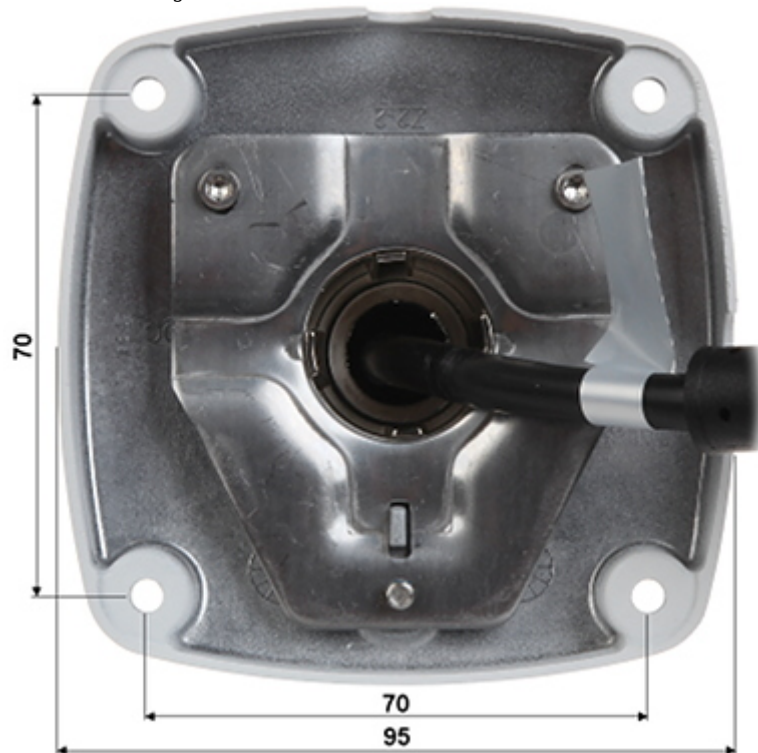

## PRESENTATION

Side view:

Bottom view:

Camera connectors:

Connectors description:

Camera mounting side view:

In the kit:

Example captures of device interface:

## OUR TESTS

Crossing the line (tripwire) function:

Camera image at artificial illumination (about 30Lux):

Camera image at night conditions with internal built-in IR illuminator on:

Camera image at direct strong light opposite to camera: