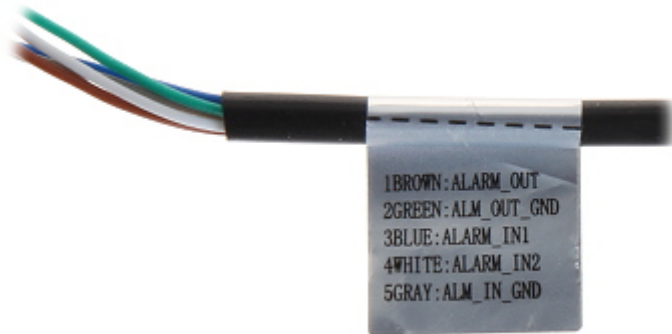

The range of IR illumination according to the manufacturer data, depends on outer conditions (visibility - air transparency, environment, wall colors ie. scene reflectance).

PoE powering possibility, compatible with the 802.3at standard makes the device more universal and easier to install. The device is equipped with ePoE technology which enables transmission up to 800 m at a speed of 10 Mb/s or 300 m at a speed of 100 Mb/s via cat. 5 twisted-pair.

## PRESENTATION

Side view:

Bottom view:

Camera connectors:

Connectors description:

Camera mounting side view:

In the kit:

Example captures of device interface: