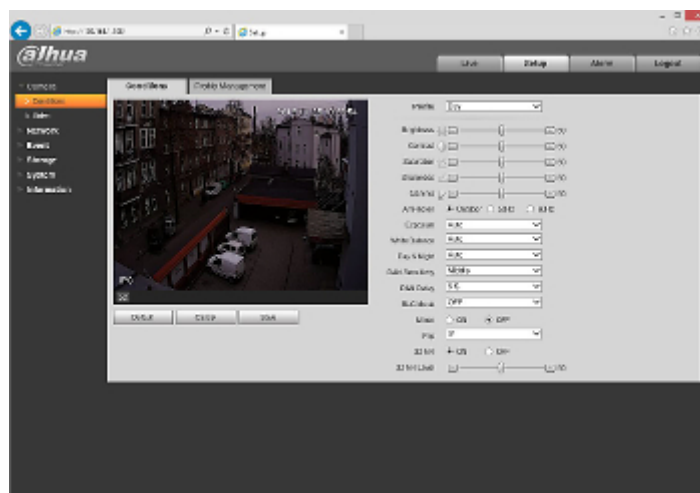

## PRESENTATION

Side view:

Bottom view:

Camera connectors:

Connectors description:

Camera mounting side view:

In the kit:

Example captures of device interface:

## OUR TESTS

Crossing the line (tripwire) function:

Camera image at artificial illumination (about 30Lux):

Camera image at night conditions with internal built-in IR illuminator on:

Camera image at direct strong light opposite to camera: