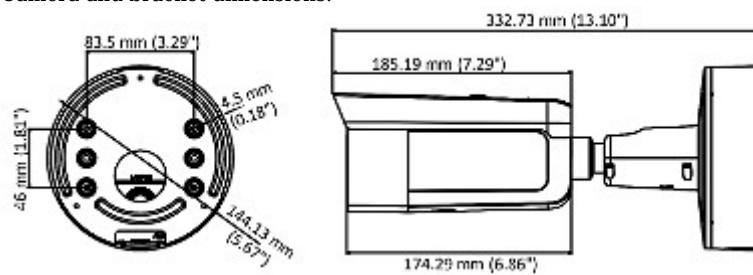

PRESENTATION

Front view:

Side view:

Memory card slot:

Camera connectors:

Bracket view:

Camera and bracket dimensions:

In the kit:

OUR TESTS

Camera image at artificial illumination (about 30Lux):

Camera image at night conditions with internal built-in IR illuminator on:

Camera image at direct strong light opposite to camera: